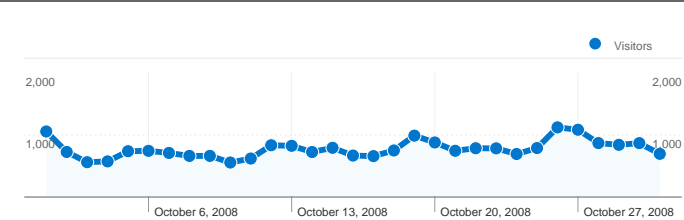

Site Usage

44,880 Visits

31.85% Bounce Rate

182,344 Pageviews

00:06:07 Avg. Time on Site

4.06 Pages/Visit

18.22% % New Visits

Visitors Overview

44,880 Visits

10,230 Absolute Unique Visitors

182,344 Pageviews

4.06 Average Pageviews

00:06:07 Time on Site

31.85% Bounce Rate

18.22% New Visits

Technical Profile

44,880 visits came from 68 countries/territories

Site Usage

Visits	Pages/Visit	Avg. Time on Site	% New Visits	Bounce Rate	
44,880 % of Site Total: 100.00%	4.06 Site Avg: 4.06 (0.00%)	00:06:07 Site Avg: 00:06:07 (0.00%)	18.24% Site Avg: 18.22% (0.09%)	31.85% Site Avg: 31.85% (0.00%)	
Country/Territory	Visits	Pages/Visit	Avg. Time on Site	% New Visits	Bounce Rate
United States	44,341	4.08	00:06:10	17.76%	31.59%
(not set)	99	3.39	00:05:08	36.36%	27.27%
United Kingdom	63	2.30	00:04:55	52.38%	44.44%
Norway	50	1.92	00:03:50	12.00%	36.00%
France	45	3.40	00:02:25	26.67%	42.22%
Canada	36	2.03	00:01:43	91.67%	63.89%
India	22	1.64	00:01:43	81.82%	63.64%
Germany	19	1.89	00:02:11	73.68%	73.68%
Philippines	16	1.31	00:00:19	100.00%	68.75%
China	15	2.53	00:02:10	66.67%	40.00%

Pages on this site were viewed a total of 182,344 times

182,344 Pageviews

114,567 Unique Views

31.85% Bounce Rate

Top Content

Pages	Pageviews	% Pageviews
/	83,239	45.65%
/2008/10/24/live-from-big-bronx-xxxviii/	4,667	2.56%
/2008/10/17/live-from-st-marks/	4,396	2.41%
/photo-gallery/	3,600	1.97%
/2008/10/26/jake-nebel-wins-big-bronx-xxxviii/	2,979	1.63%