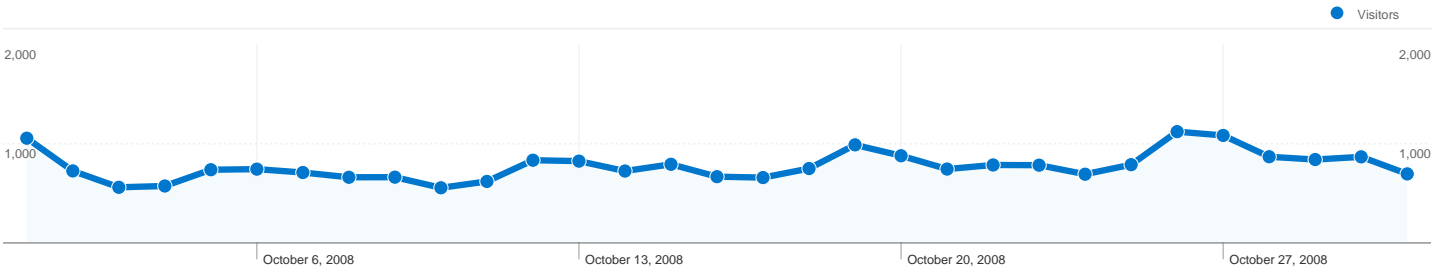

Site Usage

44,880 Visits

31.85% Bounce Rate

182,344 Pageviews

00:06:07 Avg. Time on Site

4.06 Pages/Visit

18.22% % New Visits

Visitors Overview

Pages	Pageviews	% Pageviews
/	83,239	45.65%
/2008/10/24/live-from-big-	4,667	2.56%
/2008/10/17/live-from-st-marks/	4,396	2.41%
/photo-gallery/	3,600	1.97%
/2008/10/26/jake-nebel-wins-	2,979	1.63%

10,230 people visited this site

44,880 Visits

10,230 Absolute Unique Visitors

182,344 Pageviews

4.06 Average Pageviews

00:06:07 Time on Site

31.85% Bounce Rate

18.22% New Visits

Technical Profile

44,880 visits came from 68 countries/territories

Site Usage

Visits	Pages/Visit	Avg. Time on Site	% New Visits	Bounce Rate	
44,880 % of Site Total: 100.00%	4.06 Site Avg: 4.06 (0.00%)	00:06:07 Site Avg: 00:06:07 (0.00%)	18.24% Site Avg: 18.22% (0.09%)	31.85% Site Avg: 31.85% (0.00%)	
Country/Territory	Visits	Pages/Visit	Avg. Time on Site	% New Visits	Bounce Rate
United States	44,341	4.08	00:06:10	17.76%	31.59%
(not set)	99	3.39	00:05:08	36.36%	27.27%
United Kingdom	63	2.30	00:04:55	52.38%	44.44%
Norway	50	1.92	00:03:50	12.00%	36.00%
France	45	3.40	00:02:25	26.67%	42.22%
Canada	36	2.03	00:01:43	91.67%	63.89%
India	22	1.64	00:01:43	81.82%	63.64%
Germany	19	1.89	00:02:11	73.68%	73.68%
Philippines	16	1.31	00:00:19	100.00%	68.75%
China	15	2.53	00:02:10	66.67%	40.00%