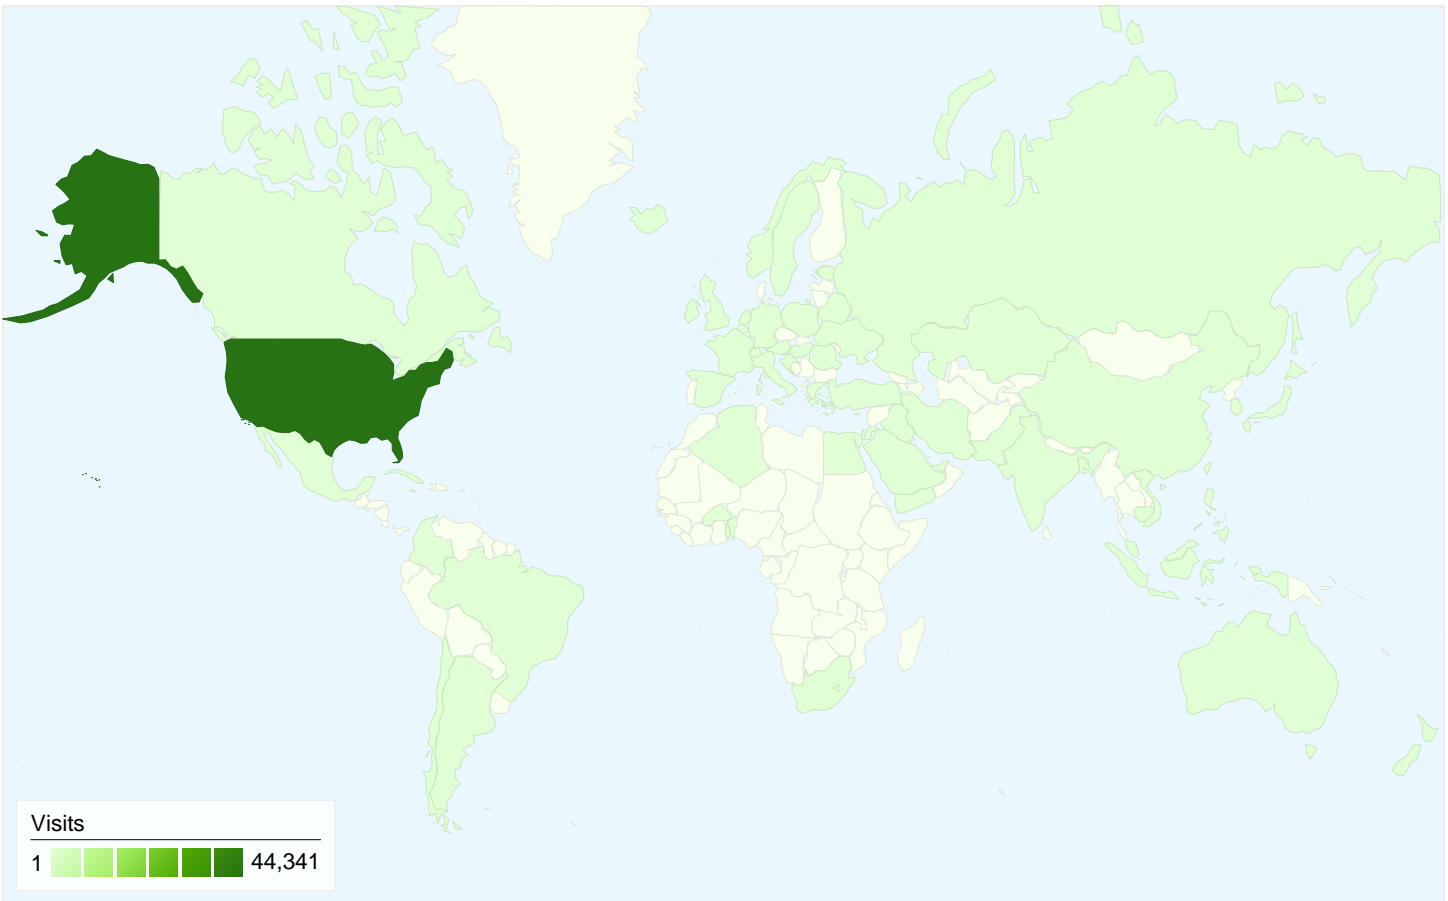

Visitors
10,230

Map Overlay world

Traffic Sources Overview

- **Search Engines**
19,064.00 (42.48%)
- **Direct Traffic**
16,772.00 (37.37%)
- **Referring Sites**
9,036.00 (20.13%)
- **Other**
8 (0.02%)

Content Overview

Traffic Sources Overview

Comparing to: Site

All traffic sources sent a total of 44,880 visits

-  37.37% Direct Traffic
-  20.13% Referring Sites
-  42.48% Search Engines

Top Traffic Sources

Sources	Visits	% visits	Keywords	Visits	% visits
google (organic)	18,010	40.13%	vbd	950	4.98%
(direct) ((none))	16,772	37.37%	victory briefs daily	933	4.89%
victorybriefs.com (referral)	4,508	10.04%	victory briefs	545	2.86%
yahoo (organic)	651	1.45%	victorybriefsdaily.com	370	1.94%
google.com (referral)	641	1.43%	jed glickstein presidential	269	1.41%

44,880 visits came from 68 countries/territories

Site Usage

Visits	Pages/Visit	Avg. Time on Site	% New Visits	Bounce Rate	
44,880 % of Site Total: 100.00%	4.06 Site Avg: 4.06 (0.00%)	00:06:07 Site Avg: 00:06:07 (0.00%)	18.24% Site Avg: 18.22% (0.09%)	31.85% Site Avg: 31.85% (0.00%)	
Country/Territory	Visits	Pages/Visit	Avg. Time on Site	% New Visits	Bounce Rate
United States	44,341	4.08	00:06:10	17.76%	31.59%
(not set)	99	3.39	00:05:08	36.36%	27.27%
United Kingdom	63	2.30	00:04:55	52.38%	44.44%
Norway	50	1.92	00:03:50	12.00%	36.00%
France	45	3.40	00:02:25	26.67%	42.22%
Canada	36	2.03	00:01:43	91.67%	63.89%
India	22	1.64	00:01:43	81.82%	63.64%
Germany	19	1.89	00:02:11	73.68%	73.68%
Philippines	16	1.31	00:00:19	100.00%	68.75%
China	15	2.53	00:02:10	66.67%	40.00%

Pages on this site were viewed a total of 182,344 times

182,344 Pageviews

114,567 Unique Views

31.85% Bounce Rate

Top Content

Pages	Pageviews	% Pageviews
/	83,239	45.65%
/2008/10/24/live-from-big-bronx-xxxviii/	4,667	2.56%
/2008/10/17/live-from-st-marks/	4,396	2.41%
/photo-gallery/	3,600	1.97%
/2008/10/26/jake-nebel-wins-big-bronx-xxxviii/	2,979	1.63%