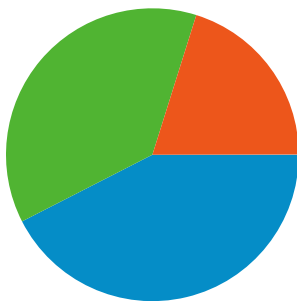

Traffic Sources Overview

- **Search Engines**
  19,064.00 (42.48%)
- **Direct Traffic**
  16,772.00 (37.37%)
- **Referring Sites**
  9,036.00 (20.13%)
- **Other**
  8 (0.02%)

Content Overview

Pages	Pageviews	% Pageviews
/	83,239	45.65%
/2008/10/24/live-from-big-	4,667	2.56%
/2008/10/17/live-from-st-marks/	4,396	2.41%
/photo-gallery/	3,600	1.97%
/2008/10/26/jake-nebel-wins-	2,979	1.63%