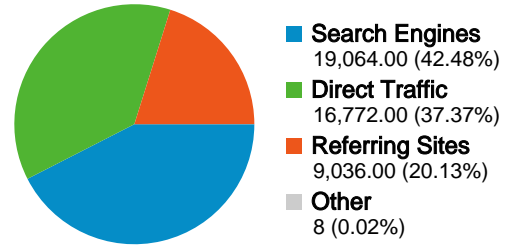

Top Traffic Sources

Sources	Visits	% visits	Keywords	Visits	% visits
google (organic)	18,010	40.13%	vbd	950	4.98%
(direct) ((none))	16,772	37.37%	victory briefs daily	933	4.89%
victorybriefs.com (referral)	4,508	10.04%	victory briefs	545	2.86%
yahoo (organic)	651	1.45%	victorybriefsdaily.com	370	1.94%
google.com (referral)	641	1.43%	jed glickstein presidential	269	1.41%