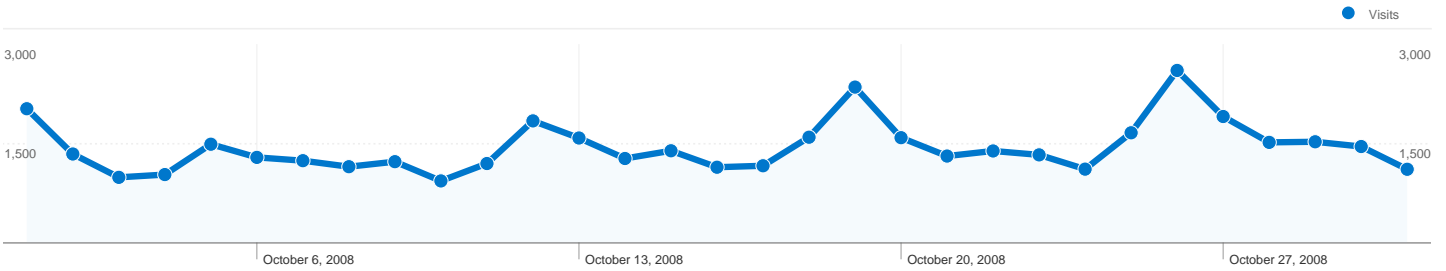

Traffic Sources Overview

Comparing to: Site

All traffic sources sent a total of 44,880 visits

- 37.37% Direct Traffic
- 20.13% Referring Sites
- 42.48% Search Engines