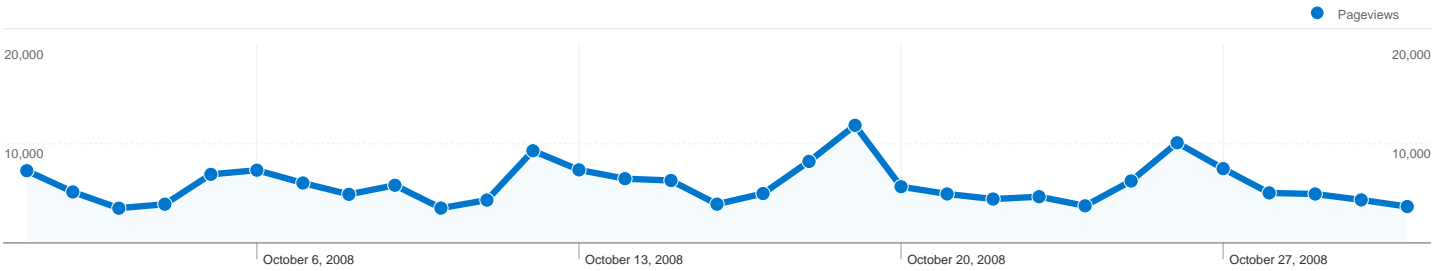

Site Usage

44,880 Visits

31.85% Bounce Rate

182,344 Pageviews

00:06:07 Avg. Time on Site

4.06 Pages/Visit

18.22% % New Visits

Visitors Overview

44,880 Visits

10,230 Absolute Unique Visitors

182,344 Pageviews

4.06 Average Pageviews

00:06:07 Time on Site

31.85% Bounce Rate

18.22% New Visits

Technical Profile

44,880 visits came from 68 countries/territories

Site Usage

Visits	Pages/Visit	Avg. Time on Site	% New Visits	Bounce Rate	
44,880 % of Site Total: 100.00%	4.06 Site Avg: 4.06 (0.00%)	00:06:07 Site Avg: 00:06:07 (0.00%)	18.24% Site Avg: 18.22% (0.09%)	31.85% Site Avg: 31.85% (0.00%)	
Country/Territory	Visits	Pages/Visit	Avg. Time on Site	% New Visits	Bounce Rate
United States	44,341	4.08	00:06:10	17.76%	31.59%
(not set)	99	3.39	00:05:08	36.36%	27.27%
United Kingdom	63	2.30	00:04:55	52.38%	44.44%
Norway	50	1.92	00:03:50	12.00%	36.00%
France	45	3.40	00:02:25	26.67%	42.22%
Canada	36	2.03	00:01:43	91.67%	63.89%
India	22	1.64	00:01:43	81.82%	63.64%
Germany	19	1.89	00:02:11	73.68%	73.68%
Philippines	16	1.31	00:00:19	100.00%	68.75%
China	15	2.53	00:02:10	66.67%	40.00%

Pages on this site were viewed a total of 182,344 times

182,344 Pageviews

114,567 Unique Views

31.85% Bounce Rate

Top Content

Pages	Pageviews	% Pageviews
/	83,239	45.65%
/2008/10/24/live-from-big-bronx-xxxviii/	4,667	2.56%
/2008/10/17/live-from-st-marks/	4,396	2.41%
/photo-gallery/	3,600	1.97%
/2008/10/26/jake-nebel-wins-big-bronx-xxxviii/	2,979	1.63%