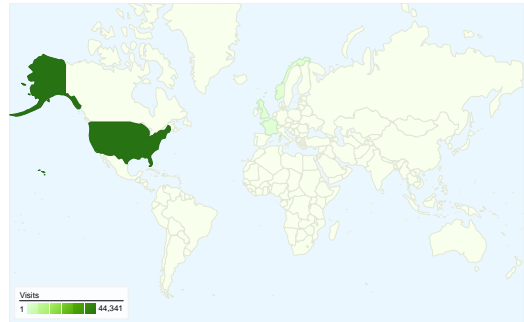

Site Usage

44,880 Visits

31.85% Bounce Rate

182,344 Pageviews

00:06:07 Avg. Time on Site

4.06 Pages/Visit

18.22% % New Visits

Visitors Overview

Visitors
10,230

Map Overlay world

Traffic Sources Overview

- **Search Engines**
19,064.00 (42.48%)
- **Direct Traffic**
16,772.00 (37.37%)
- **Referring Sites**
9,036.00 (20.13%)
- **Other**
8 (0.02%)

Content Overview

44,880 visits came from 68 countries/territories

Site Usage

Visits	Pages/Visit	Avg. Time on Site	% New Visits	Bounce Rate	
44,880 % of Site Total: 100.00%	4.06 Site Avg: 4.06 (0.00%)	00:06:07 Site Avg: 00:06:07 (0.00%)	18.24% Site Avg: 18.22% (0.09%)	31.85% Site Avg: 31.85% (0.00%)	
Country/Territory	Visits	Pages/Visit	Avg. Time on Site	% New Visits	Bounce Rate
United States	44,341	4.08	00:06:10	17.76%	31.59%
(not set)	99	3.39	00:05:08	36.36%	27.27%
United Kingdom	63	2.30	00:04:55	52.38%	44.44%
Norway	50	1.92	00:03:50	12.00%	36.00%
France	45	3.40	00:02:25	26.67%	42.22%
Canada	36	2.03	00:01:43	91.67%	63.89%
India	22	1.64	00:01:43	81.82%	63.64%
Germany	19	1.89	00:02:11	73.68%	73.68%
Philippines	16	1.31	00:00:19	100.00%	68.75%
China	15	2.53	00:02:10	66.67%	40.00%

Pages on this site were viewed a total of 182,344 times

182,344 Pageviews

114,567 Unique Views

31.85% Bounce Rate

Top Content

Pages	Pageviews	% Pageviews
/	83,239	45.65%
/2008/10/24/live-from-big-bronx-xxxviii/	4,667	2.56%
/2008/10/17/live-from-st-marks/	4,396	2.41%
/photo-gallery/	3,600	1.97%
/2008/10/26/jake-nebel-wins-big-bronx-xxxviii/	2,979	1.63%