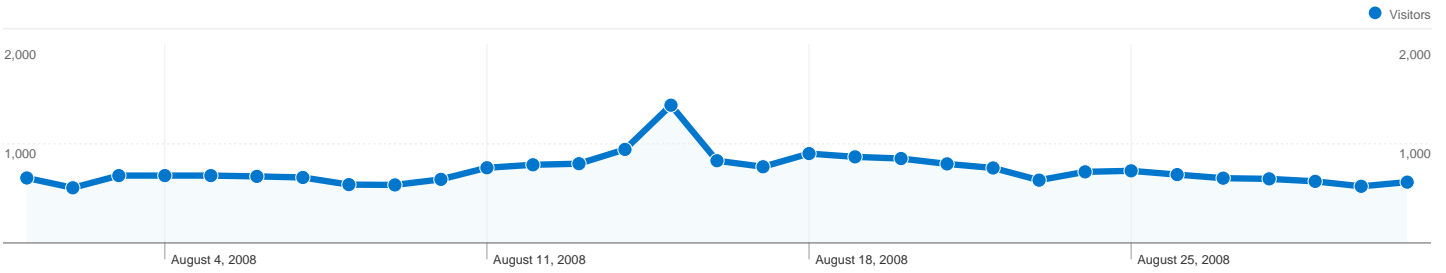

10,648 people visited this site

43,249 Visits

10,648 Absolute Unique Visitors

147,865 Pageviews

3.42 Average Pageviews

00:04:58 Time on Site

38.56% Bounce Rate

20.58% New Visits

Technical Profile

Browser	Visits	% visits	Connection Speed	Visits	% visits
Firefox	22,384	51.76%	Cable	19,416	44.89%
Internet Explorer	12,950	29.94%	T1	10,106	23.37%
Safari	7,469	17.27%	DSL	8,874	20.52%
Opera	336	0.78%	Unknown	4,043	9.35%
Mozilla	74	0.17%	Dialup	427	0.99%