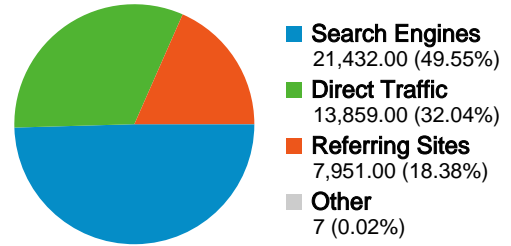

Pages	Pageviews	% Pageviews
/	58,763	39.74%
/2008/08/15/breaking-news-	6,661	4.50%
/photo-gallery/	3,751	2.54%
/videos/	2,156	1.46%
/2008/08/07/which-will-be-	1,934	1.31%

10,648 people visited this site

43,249 Visits

10,648 Absolute Unique Visitors

147,865 Pageviews

3.42 Average Pageviews

00:04:58 Time on Site

38.56% Bounce Rate

20.58% New Visits

Technical Profile

All traffic sources sent a total of 43,249 visits

-  **32.04%** Direct Traffic
-  **18.38%** Referring Sites
-  **49.55%** Search Engines

Top Traffic Sources

Sources	Visits	% visits
google (organic)	20,404	47.18%
(direct) ((none))	13,859	32.04%
victorybriefs.com (referral)	4,315	9.98%
facebook.com (referral)	653	1.51%
yahoo (organic)	563	1.30%