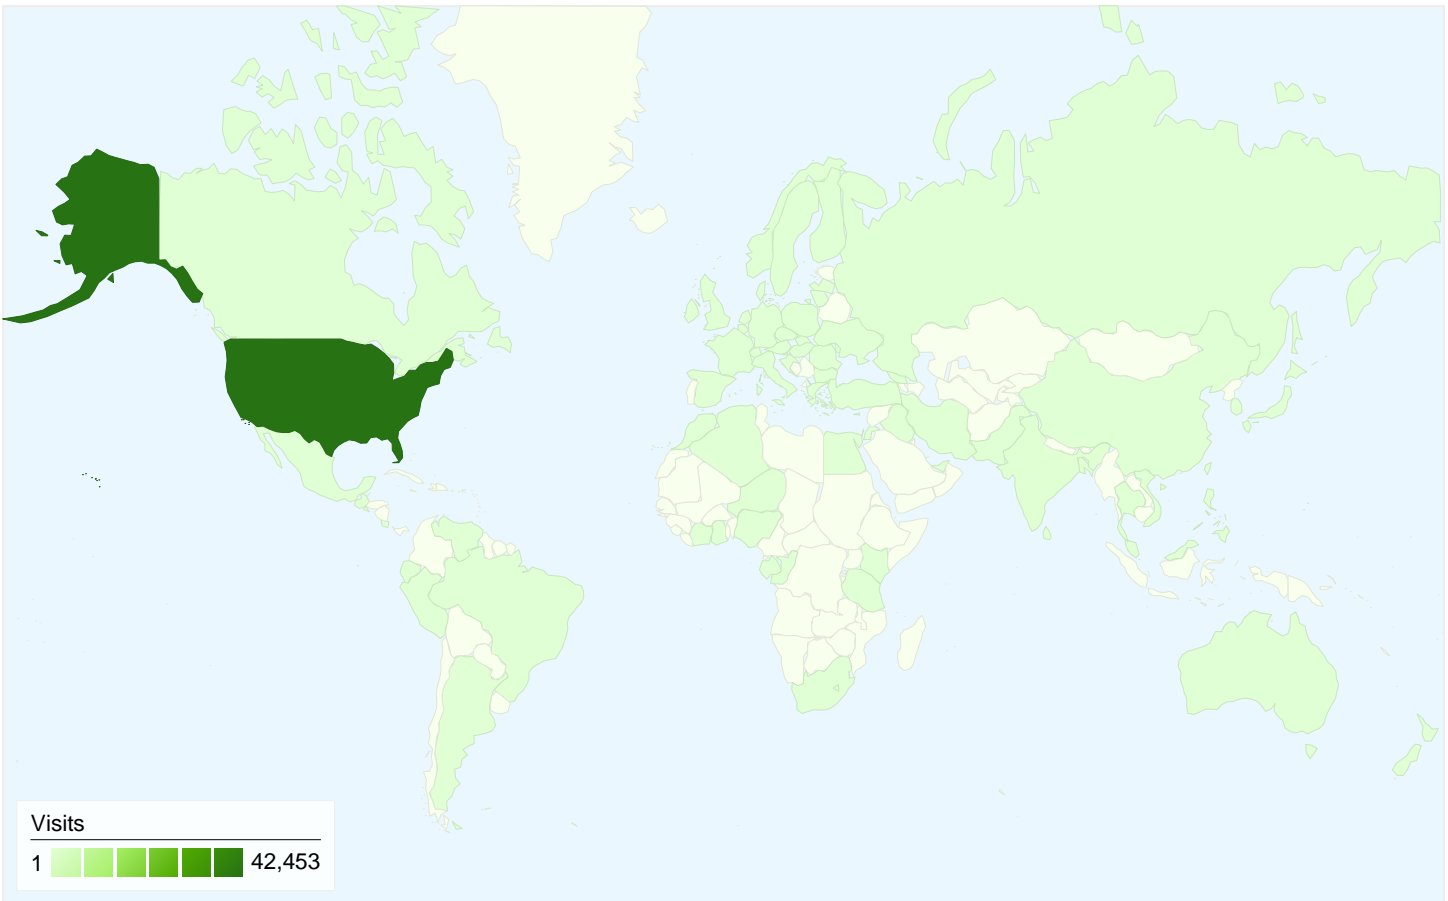

Visitors
10,648

Map Overlay world

Traffic Sources Overview

- **Search Engines**
21,432.00 (49.55%)
- **Direct Traffic**
13,859.00 (32.04%)
- **Referring Sites**
7,951.00 (18.38%)
- **Other**
7 (0.02%)

Content Overview

All traffic sources sent a total of 43,249 visits

-  **32.04%** Direct Traffic
-  **18.38%** Referring Sites
-  **49.55%** Search Engines

Top Traffic Sources

Sources	Visits	% visits
google (organic)	20,404	47.18%
(direct) ((none))	13,859	32.04%
victorybriefs.com (referral)	4,315	9.98%
facebook.com (referral)	653	1.51%
yahoo (organic)	563	1.30%

Keywords	Visits	% visits
victory briefs daily	1,253	5.85%
vbd	719	3.35%
victory briefs	288	1.34%
victorybriefsdaily	234	1.09%
victorybriefsdaily.com	184	0.86%

43,249 visits came from 85 countries/territories

Site Usage

Visits	Pages/Visit	Avg. Time on Site	% New Visits	Bounce Rate	
43,249 % of Site Total: 100.00%	3.42 Site Avg: 3.42 (0.00%)	00:04:58 Site Avg: 00:04:58 (0.00%)	20.61% Site Avg: 20.58% (0.12%)	38.56% Site Avg: 38.56% (0.00%)	
Country/Territory	Visits	Pages/Visit	Avg. Time on Site	% New Visits	Bounce Rate
United States	42,453	3.45	00:05:01	19.67%	38.03%
India	133	2.24	00:02:20	70.68%	52.63%
Canada	120	1.95	00:02:15	55.00%	56.67%
United Kingdom	67	1.31	00:00:54	68.66%	76.12%
Germany	42	1.79	00:01:57	64.29%	59.52%
China	39	1.49	00:01:14	51.28%	66.67%
France	36	1.58	00:00:36	55.56%	69.44%
Australia	23	1.09	00:00:09	95.65%	91.30%
Philippines	19	1.47	00:01:55	89.47%	68.42%
South Korea	15	1.20	00:00:05	93.33%	80.00%