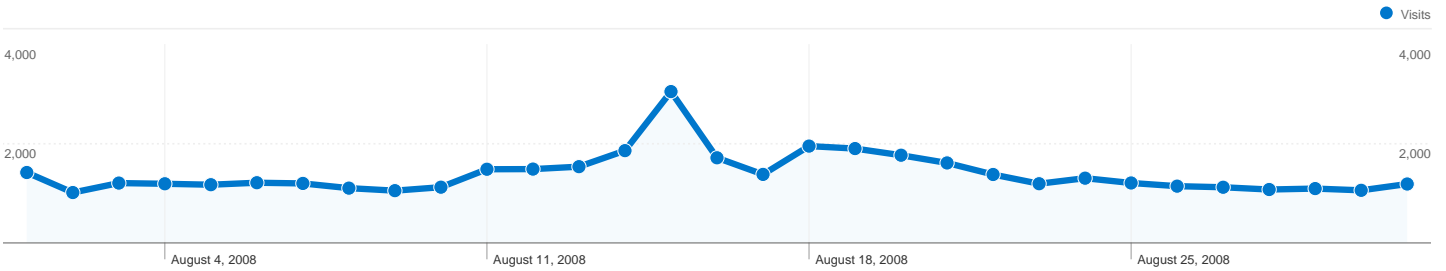

All traffic sources sent a total of 43,249 visits

- **32.04%** Direct Traffic
- **18.38%** Referring Sites
- **49.55%** Search Engines