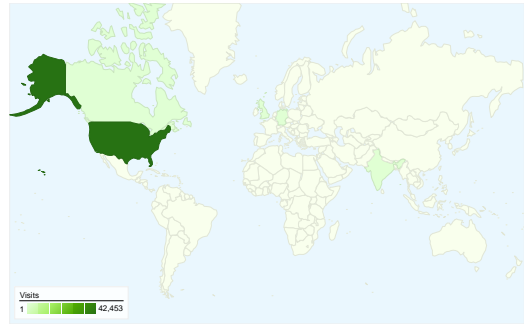

Site Usage

43,249 Visits

38.56% Bounce Rate

147,865 Pageviews

00:04:58 Avg. Time on Site

3.42 Pages/Visit

20.58% % New Visits

Visitors Overview

Visitors
10,648

Map Overlay world

Traffic Sources Overview

- **Search Engines**
21,432.00 (49.55%)
- **Direct Traffic**
13,859.00 (32.04%)
- **Referring Sites**
7,951.00 (18.38%)
- **Other**
7 (0.02%)

Content Overview

All traffic sources sent a total of 43,249 visits

-  **32.04%** Direct Traffic
-  **18.38%** Referring Sites
-  **49.55%** Search Engines

Top Traffic Sources

Sources	Visits	% visits
google (organic)	20,404	47.18%
(direct) ((none))	13,859	32.04%
victorybriefs.com (referral)	4,315	9.98%
facebook.com (referral)	653	1.51%
yahoo (organic)	563	1.30%

Site Usage

Visits	Pages/Visit	Avg. Time on Site	% New Visits	Bounce Rate	
43,249 % of Site Total: 100.00%	3.42 Site Avg: 3.42 (0.00%)	00:04:58 Site Avg: 00:04:58 (0.00%)	20.61% Site Avg: 20.58% (0.12%)	38.56% Site Avg: 38.56% (0.00%)	
Country/Territory	Visits	Pages/Visit	Avg. Time on Site	% New Visits	Bounce Rate
United States	42,453	3.45	00:05:01	19.67%	38.03%
India	133	2.24	00:02:20	70.68%	52.63%
Canada	120	1.95	00:02:15	55.00%	56.67%
United Kingdom	67	1.31	00:00:54	68.66%	76.12%
Germany	42	1.79	00:01:57	64.29%	59.52%
China	39	1.49	00:01:14	51.28%	66.67%
France	36	1.58	00:00:36	55.56%	69.44%
Australia	23	1.09	00:00:09	95.65%	91.30%
Philippines	19	1.47	00:01:55	89.47%	68.42%
South Korea	15	1.20	00:00:05	93.33%	80.00%