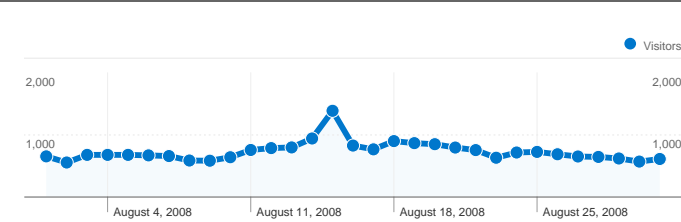

Site Usage

43,249 Visits

38.56% Bounce Rate

147,865 Pageviews

00:04:58 Avg. Time on Site

3.42 Pages/Visit

20.58% % New Visits

Visitors Overview

43,249 Visits

10,648 Absolute Unique Visitors

147,865 Pageviews

3.42 Average Pageviews

00:04:58 Time on Site

38.56% Bounce Rate

20.58% New Visits

Technical Profile

Site Usage

Visits	Pages/Visit	Avg. Time on Site	% New Visits	Bounce Rate	
43,249 % of Site Total: 100.00%	3.42 Site Avg: 3.42 (0.00%)	00:04:58 Site Avg: 00:04:58 (0.00%)	20.61% Site Avg: 20.58% (0.12%)	38.56% Site Avg: 38.56% (0.00%)	
Country/Territory	Visits	Pages/Visit	Avg. Time on Site	% New Visits	Bounce Rate
United States	42,453	3.45	00:05:01	19.67%	38.03%
India	133	2.24	00:02:20	70.68%	52.63%
Canada	120	1.95	00:02:15	55.00%	56.67%
United Kingdom	67	1.31	00:00:54	68.66%	76.12%
Germany	42	1.79	00:01:57	64.29%	59.52%
China	39	1.49	00:01:14	51.28%	66.67%
France	36	1.58	00:00:36	55.56%	69.44%
Australia	23	1.09	00:00:09	95.65%	91.30%
Philippines	19	1.47	00:01:55	89.47%	68.42%
South Korea	15	1.20	00:00:05	93.33%	80.00%

Pages on this site were viewed a total of 147,865 times

147,865 Pageviews

106,721 Unique Views

38.56% Bounce Rate

Top Content

Pages	Pageviews	% Pageviews
/	58,763	39.74%
/2008/08/15/breaking-news-septoct-ld-resolution-released/	6,661	4.50%
/photo-gallery/	3,751	2.54%
/videos/	2,156	1.46%
/2008/08/07/which-will-be-chosen/	1,934	1.31%