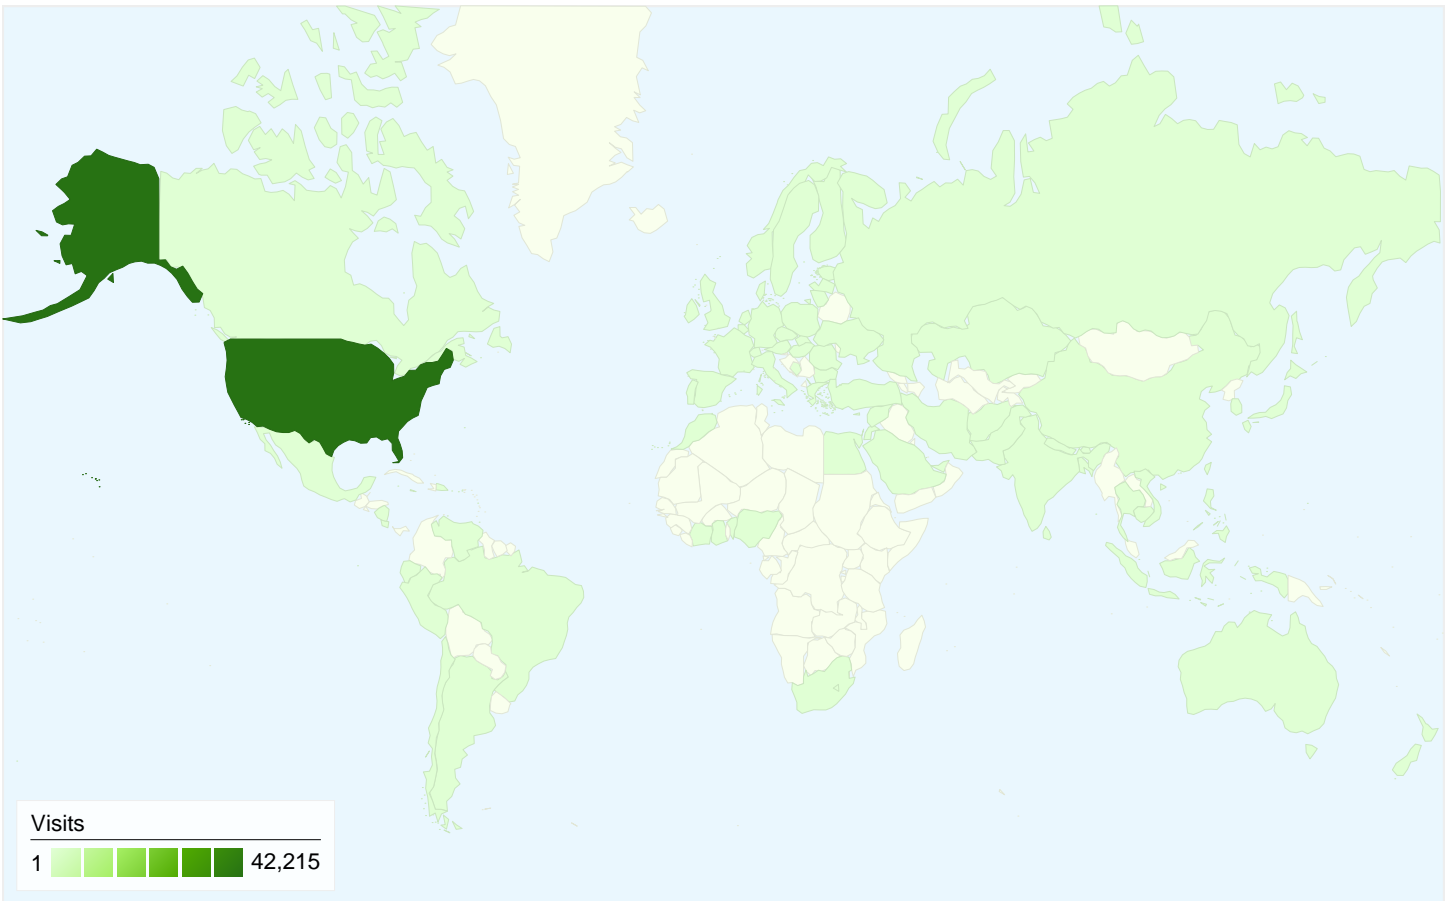

Visitors
10,376

Map Overlay world

Traffic Sources Overview

- **Search Engines**
19,196.00 (44.54%)
- **Direct Traffic**
14,487.00 (33.62%)
- **Referring Sites**
9,399.00 (21.81%)
- **Other**
12 (0.03%)

Content Overview

All traffic sources sent a total of 43,094 visits

-  33.62% Direct Traffic
-  21.81% Referring Sites
-  44.54% Search Engines

Top Traffic Sources

Sources	Visits	% visits
google (organic)	18,223	42.29%
(direct) ((none))	14,487	33.62%
victorybriefs.com (referral)	5,090	11.81%
facebook.com (referral)	847	1.97%
yahoo (organic)	515	1.20%

Keywords	Visits	% visits
victory briefs daily	1,572	8.19%
louise sandberg	633	3.30%
vbd	624	3.25%
victorybriefsdaily.com	367	1.91%
victorybriefsdaily	290	1.51%

43,094 visits came from 91 countries/territories

Site Usage

Country/Territory	Visits	Pages/Visit	Avg. Time on Site	% New Visits	Bounce Rate
United States	42,215	3.78	00:04:52	19.63%	39.32%
China	144	1.76	00:01:11	13.89%	86.81%
India	87	2.44	00:02:30	55.17%	55.17%
United Kingdom	85	1.95	00:01:06	81.18%	82.35%
Canada	84	2.73	00:02:46	75.00%	51.19%
Germany	53	3.04	00:03:47	60.38%	41.51%
Spain	36	2.42	00:01:53	61.11%	44.44%
France	36	1.97	00:02:37	69.44%	72.22%
Australia	26	1.62	00:01:02	92.31%	80.77%
Taiwan	21	3.14	00:02:46	28.57%	38.10%