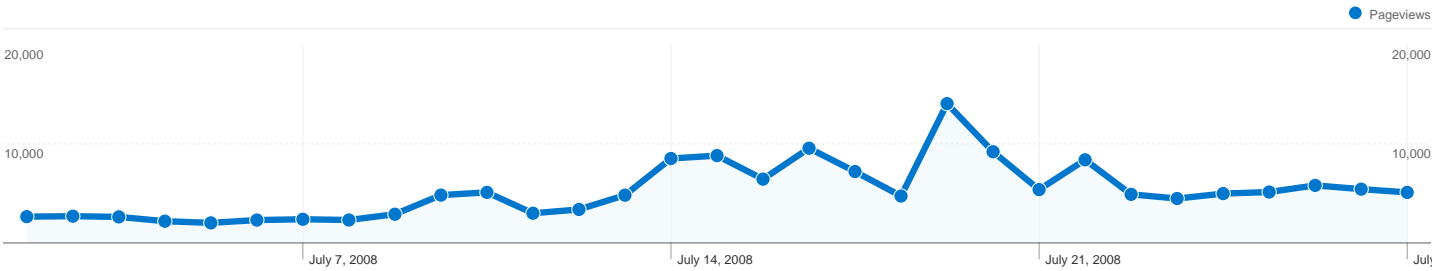

Pages on this site were viewed a total of 161,226 times

161,226 Pageviews

117,981 Unique Views

39.92% Bounce Rate

Top Content

Pages	Pageviews	% Pageviews
/	60,084	37.27%
/photo-gallery/	7,069	4.38%
/2008/07/11/in-memoriam-louise-sandberg-1980-2008/	2,418	1.50%
/videos/	1,332	0.83%
/2008/07/10/vbi-begins-this-sunday/	1,309	0.81%