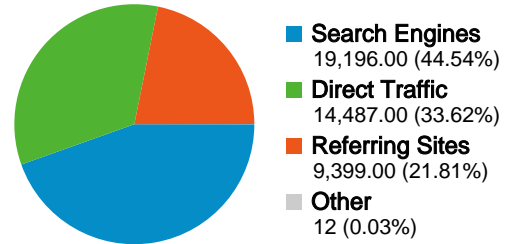

Pages	Pageviews	% Pageviews
/	60,084	37.27%
/photo-gallery/	7,069	4.38%
/2008/07/11/in-memoriam-	2,418	1.50%
/videos/	1,332	0.83%
/2008/07/10/vbi-begins-this-	1,309	0.81%

10,376 people visited this site

-  **43,094** Visits
-  **10,376** Absolute Unique Visitors
-  **161,226** Pageviews
-  **3.74** Average Pageviews
-  **00:04:48** Time on Site
-  **39.92%** Bounce Rate
-  **20.55%** New Visits

Technical Profile

All traffic sources sent a total of 43,094 visits

-  33.62% Direct Traffic
-  21.81% Referring Sites
-  44.54% Search Engines

Top Traffic Sources

Sources	Visits	% visits
google (organic)	18,223	42.29%
(direct) ((none))	14,487	33.62%
victorybriefs.com (referral)	5,090	11.81%
facebook.com (referral)	847	1.97%
yahoo (organic)	515	1.20%