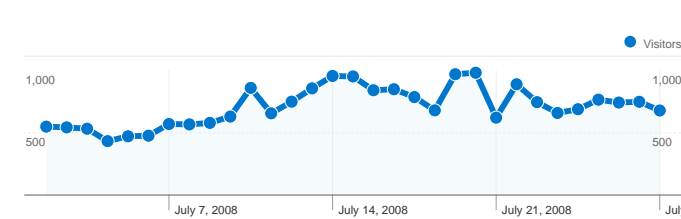

Site Usage

43,094 Visits

39.92% Bounce Rate

161,226 Pageviews

00:04:48 Avg. Time on Site

3.74 Pages/Visit

20.52% % New Visits

Visitors Overview

-  **43,094** Visits
-  **10,376** Absolute Unique Visitors
-  **161,226** Pageviews
-  **3.74** Average Pageviews
-  **00:04:48** Time on Site
-  **39.92%** Bounce Rate
-  **20.55%** New Visits

Technical Profile

Site Usage

Country/Territory	Visits	Pages/Visit	Avg. Time on Site	% New Visits	Bounce Rate
United States	42,215	3.78	00:04:52	19.63%	39.32%
China	144	1.76	00:01:11	13.89%	86.81%
India	87	2.44	00:02:30	55.17%	55.17%
United Kingdom	85	1.95	00:01:06	81.18%	82.35%
Canada	84	2.73	00:02:46	75.00%	51.19%
Germany	53	3.04	00:03:47	60.38%	41.51%
Spain	36	2.42	00:01:53	61.11%	44.44%
France	36	1.97	00:02:37	69.44%	72.22%
Australia	26	1.62	00:01:02	92.31%	80.77%
Taiwan	21	3.14	00:02:46	28.57%	38.10%

Pages on this site were viewed a total of 161,226 times

 161,226 Pageviews

 117,981 Unique Views

 39.92% Bounce Rate

Top Content

Pages	Pageviews	% Pageviews
/	60,084	37.27%
/photo-gallery/	7,069	4.38%
/2008/07/11/in-memoriam-louise-sandberg-1980-2008/	2,418	1.50%
/videos/	1,332	0.83%
/2008/07/10/vbi-begins-this-sunday/	1,309	0.81%