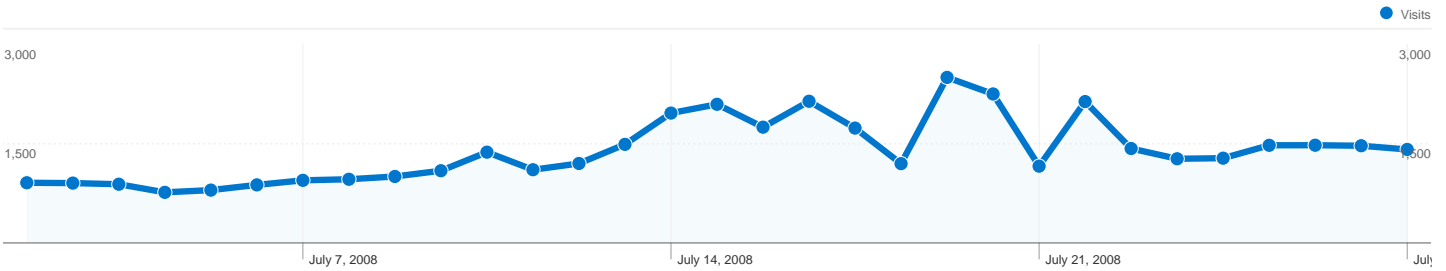

All traffic sources sent a total of 43,094 visits

- 33.62% Direct Traffic
- 21.81% Referring Sites
- 44.54% Search Engines