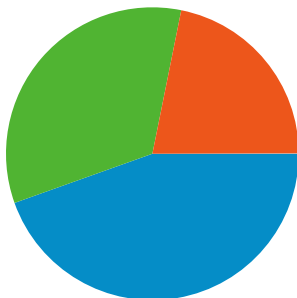

Traffic Sources Overview

- **Search Engines**
  19,196.00 (44.54%)
- **Direct Traffic**
  14,487.00 (33.62%)
- **Referring Sites**
  9,399.00 (21.81%)
- **Other**
  12 (0.03%)

Content Overview

Pages	Pageviews	% Pageviews
/	60,084	37.27%
/photo-gallery/	7,069	4.38%
/2008/07/11/in-memoriam-	2,418	1.50%
/videos/	1,332	0.83%
/2008/07/10/vbi-begins-this-	1,309	0.81%