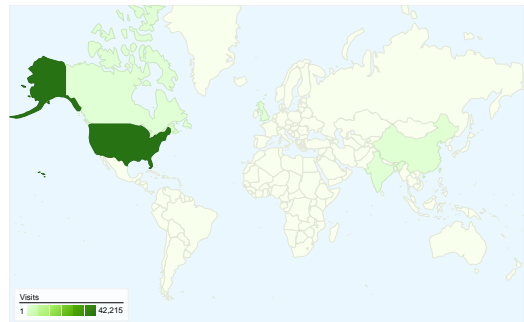

Site Usage

43,094 Visits

39.92% Bounce Rate

161,226 Pageviews

00:04:48 Avg. Time on Site

3.74 Pages/Visit

20.52% % New Visits

Visitors Overview

Visitors
10,376

Map Overlay world

Traffic Sources Overview

- **Search Engines**
19,196.00 (44.54%)
- **Direct Traffic**
14,487.00 (33.62%)
- **Referring Sites**
9,399.00 (21.81%)
- **Other**
12 (0.03%)

Content Overview

Site Usage

Country/Territory	Visits	Pages/Visit	Avg. Time on Site	% New Visits	Bounce Rate
United States	42,215	3.78	00:04:52	19.63%	39.32%
China	144	1.76	00:01:11	13.89%	86.81%
India	87	2.44	00:02:30	55.17%	55.17%
United Kingdom	85	1.95	00:01:06	81.18%	82.35%
Canada	84	2.73	00:02:46	75.00%	51.19%
Germany	53	3.04	00:03:47	60.38%	41.51%
Spain	36	2.42	00:01:53	61.11%	44.44%
France	36	1.97	00:02:37	69.44%	72.22%
Australia	26	1.62	00:01:02	92.31%	80.77%
Taiwan	21	3.14	00:02:46	28.57%	38.10%

Pages on this site were viewed a total of 161,226 times

 161,226 Pageviews

 117,981 Unique Views

 39.92% Bounce Rate

Top Content

Pages	Pageviews	% Pageviews
/	60,084	37.27%
/photo-gallery/	7,069	4.38%
/2008/07/11/in-memoriam-louise-sandberg-1980-2008/	2,418	1.50%
/videos/	1,332	0.83%
/2008/07/10/vbi-begins-this-sunday/	1,309	0.81%