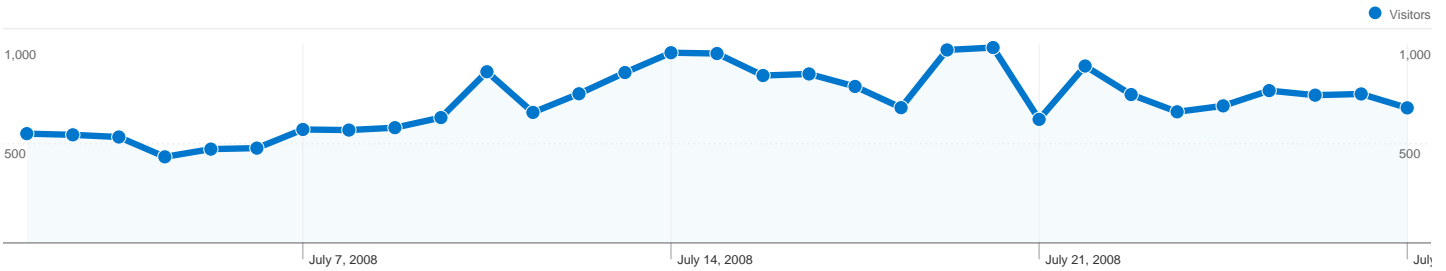

Site Usage

43,094 Visits

39.92% Bounce Rate

161,226 Pageviews

00:04:48 Avg. Time on Site

3.74 Pages/Visit

20.52% % New Visits

Visitors Overview

Pages	Pageviews	% Pageviews
/	60,084	37.27%
/photo-gallery/	7,069	4.38%
/2008/07/11/in-memoriam-	2,418	1.50%
/videos/	1,332	0.83%
/2008/07/10/vbi-begins-this-	1,309	0.81%

10,376 people visited this site

-  **43,094** Visits
-  **10,376** Absolute Unique Visitors
-  **161,226** Pageviews
-  **3.74** Average Pageviews
-  **00:04:48** Time on Site
-  **39.92%** Bounce Rate
-  **20.55%** New Visits

Technical Profile

Pages on this site were viewed a total of 161,226 times

 161,226 Pageviews

 117,981 Unique Views

 39.92% Bounce Rate

Top Content

Pages	Pageviews	% Pageviews
/	60,084	37.27%
/photo-gallery/	7,069	4.38%
/2008/07/11/in-memoriam-louise-sandberg-1980-2008/	2,418	1.50%
/videos/	1,332	0.83%
/2008/07/10/vbi-begins-this-sunday/	1,309	0.81%