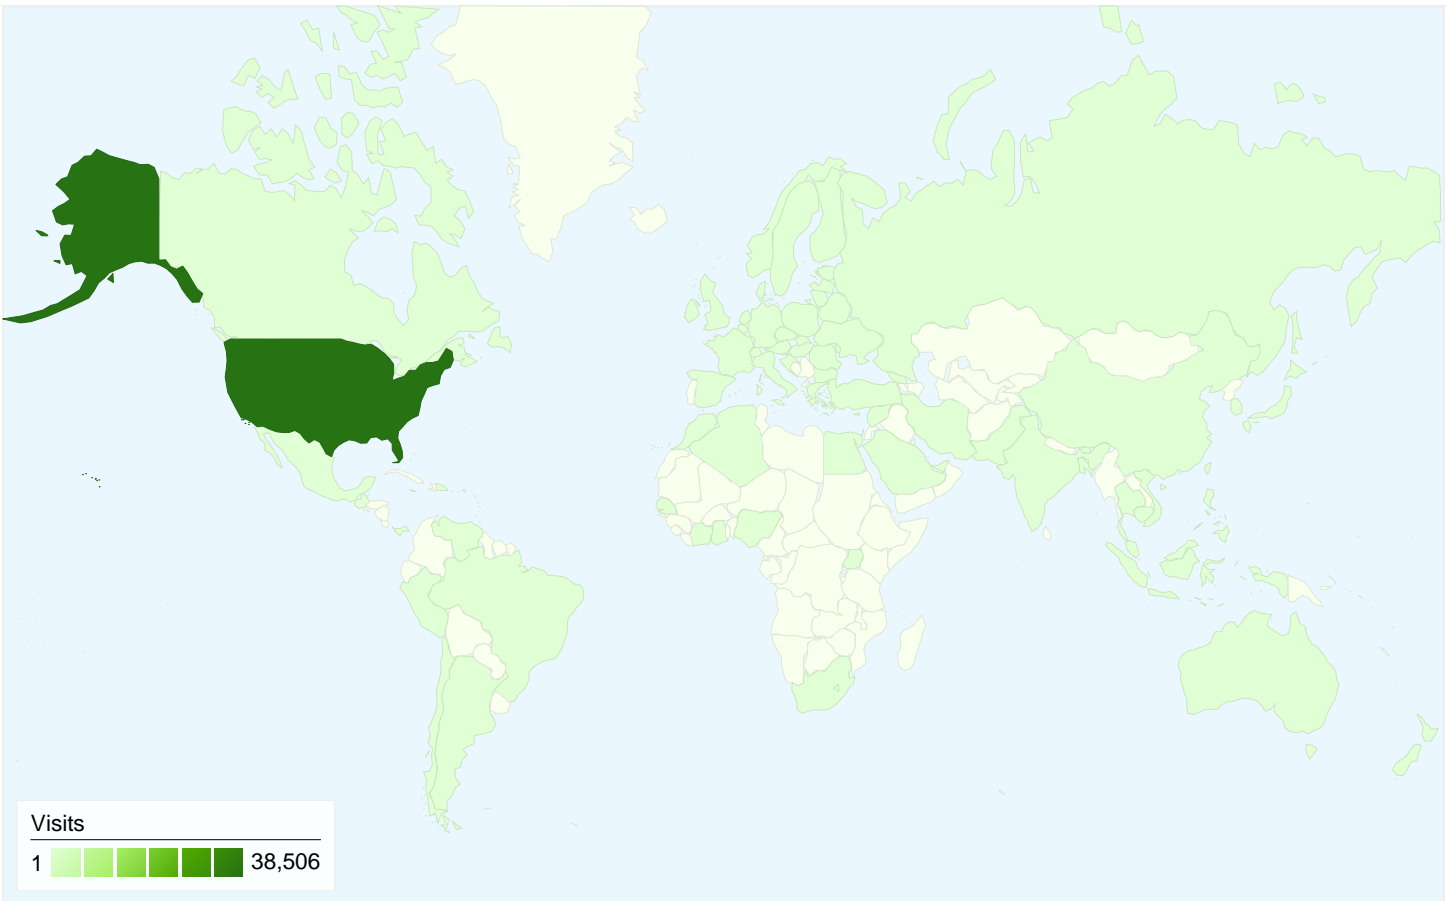

## Visitors Overview

**Visitors**  
**12,042**

**12,042 people visited this site**

-  **39,584** Visits
-  **12,042** Absolute Unique Visitors
-  **132,376** Pageviews
-  **3.34** Average Pageviews
-  **00:04:51** Time on Site
-  **37.38%** Bounce Rate
-  **25.92%** New Visits

All traffic sources sent a total of 39,584 visits

-  **32.39% Direct Traffic**
-  **21.01% Referring Sites**
-  **46.57% Search Engines**

## 39,584 visits came from 90 countries/territories