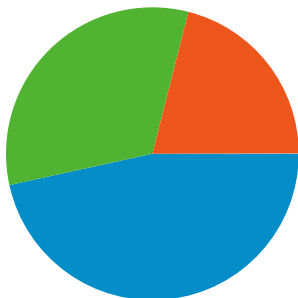

Traffic Sources Overview

- **Search Engines**
  18,433.00 (46.57%)
- **Direct Traffic**
  12,823.00 (32.39%)
- **Referring Sites**
  8,317.00 (21.01%)
- **Other**
  11 (0.03%)

Content Overview

Pages	Pageviews	% Pageviews
/	54,112	40.88%
/2008/06/17/coverage-ld/	5,520	4.17%
/2008/06/20/live-from-nfl-	3,676	2.78%
/2008/06/20/your-national-	2,210	1.67%
/2008/06/20/nfl-releases-list-of-	2,136	1.61%