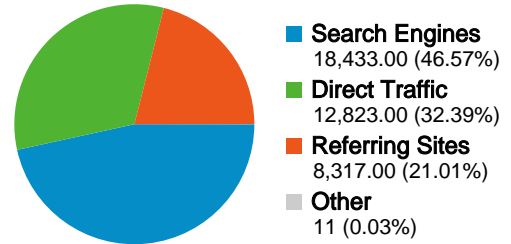

**12,042 people visited this site**

-  **39,584** Visits
-  **12,042** Absolute Unique Visitors
-  **132,376** Pageviews
-  **3.34** Average Pageviews
-  **00:04:51** Time on Site
-  **37.38%** Bounce Rate
-  **25.92%** New Visits

All traffic sources sent a total of 39,584 visits

-  **32.39% Direct Traffic**
-  **21.01% Referring Sites**
-  **46.57% Search Engines**