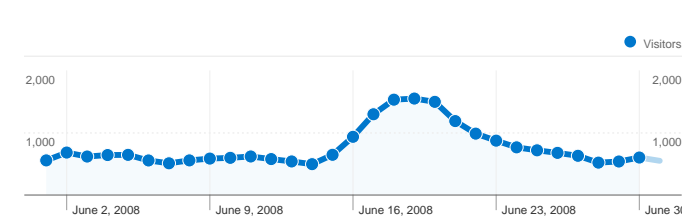

## Site Usage

**39,584** Visits

**37.38%** Bounce Rate

**132,376** Pageviews

**00:04:51** Avg. Time on Site

**3.34** Pages/Visit

**25.89%** % New Visits

## Visitors Overview

**Visitors**  
**12,042**

## 39,584 visits came from 90 countries/territories

Pages on this site were viewed a total of 132,376 times

 132,376 Pageviews

 92,142 Unique Views

 37.38% Bounce Rate