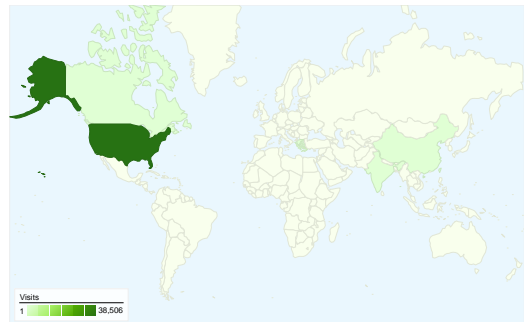

Map Overlay world