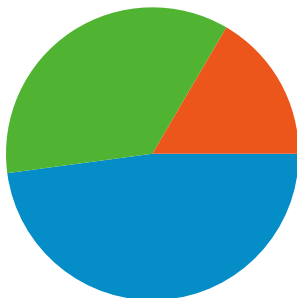

Traffic Sources Overview

- **Search Engines**
  24,944.00 (47.88%)
- **Direct Traffic**
  18,518.00 (35.55%)
- **Referring Sites**
  8,632.00 (16.57%)

Content Overview

Pages	Pageviews	% Pageviews
/	69,296	39.65%
/2008/05/02/live-from-the-toc/	21,890	12.53%
/2008/05/05/chris-theis-wins-	7,499	4.29%
/2008/05/10/2008-toc-video-	6,879	3.94%
/2008/05/16/topic-for-debate-	3,070	1.76%