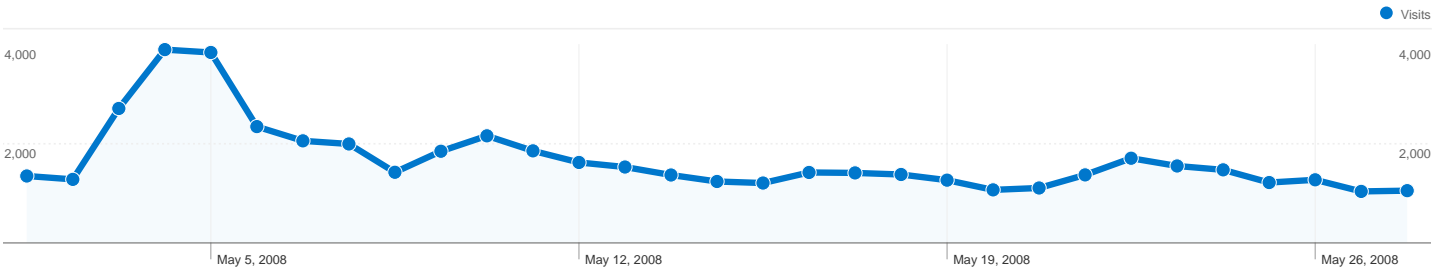

All traffic sources sent a total of 52,094 visits

- 35.55% Direct Traffic
- 16.57% Referring Sites
- 47.88% Search Engines