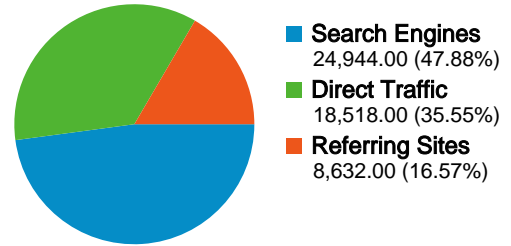

Site Usage

52,094 Visits

33.06% Bounce Rate

174,750 Pageviews

00:06:49 Avg. Time on Site

3.35 Pages/Visit

22.31% % New Visits

Visitors Overview

13,725 people visited this site

-  **52,094** Visits
-  **13,725** Absolute Unique Visitors
-  **174,750** Pageviews
-  **3.35** Average Pageviews
-  **00:06:49** Time on Site
-  **33.06%** Bounce Rate
-  **22.33%** New Visits

All traffic sources sent a total of 52,094 visits

-  35.55% Direct Traffic
-  16.57% Referring Sites
-  47.88% Search Engines

Top Traffic Sources

Sources	Visits	% visits	Keywords	Visits	% visits
google (organic)	23,753	45.60%	victory briefs daily	1,322	5.30%
(direct) ((none))	18,518	35.55%	victory briefs	562	2.25%
victorybriefs.com (referral)	4,788	9.19%	vbd	428	1.72%
google.com (referral)	796	1.53%	victorybriefsdaily	274	1.10%
victorybriefsdaily.com (referral)	740	1.42%	chris theis	260	1.04%

52,094 visits came from 78 countries/territories

Site Usage

Visits	Pages/Visit	Avg. Time on Site	% New Visits	Bounce Rate	
52,094 % of Site Total: 100.00%	3.35 Site Avg: 3.35 (0.00%)	00:06:49 Site Avg: 00:06:49 (0.00%)	22.33% Site Avg: 22.31% (0.06%)	33.06% Site Avg: 33.06% (0.00%)	
Country/Territory	Visits	Pages/Visit	Avg. Time on Site	% New Visits	Bounce Rate
United States	51,235	3.38	00:06:53	21.56%	32.55%
United Kingdom	182	1.88	00:02:13	45.05%	50.55%
France	89	2.64	00:07:56	58.43%	56.18%
Canada	87	2.32	00:01:56	77.01%	63.22%
(not set)	55	3.40	00:05:33	47.27%	34.55%
Australia	44	1.43	00:00:30	70.45%	72.73%
China	36	3.94	00:07:06	47.22%	41.67%
India	33	1.39	00:00:40	93.94%	84.85%
Germany	29	1.28	00:01:09	75.86%	82.76%
Norway	23	2.04	00:07:13	30.43%	52.17%