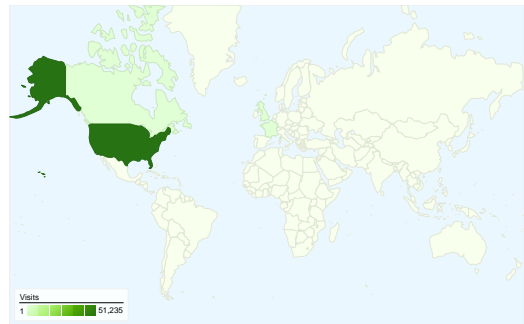

Site Usage

52,094 Visits

33.06% Bounce Rate

174,750 Pageviews

00:06:49 Avg. Time on Site

3.35 Pages/Visit

22.31% % New Visits

Visitors Overview

Visitors
13,725

Map Overlay world

Traffic Sources Overview

- **Search Engines**
24,944.00 (47.88%)
- **Direct Traffic**
18,518.00 (35.55%)
- **Referring Sites**
8,632.00 (16.57%)

Content Overview

Pages	Pageviews	% Pageviews
/	69,296	39.65%
/2008/05/02/live-from-the-toc/	21,890	12.53%
/2008/05/05/chris-theis-wins-	7,499	4.29%
/2008/05/10/2008-toc-video-	6,879	3.94%
/2008/05/16/topic-for-debate-	3,070	1.76%

13,725 people visited this site

-  **52,094** Visits
-  **13,725** Absolute Unique Visitors
-  **174,750** Pageviews
-  **3.35** Average Pageviews
-  **00:06:49** Time on Site
-  **33.06%** Bounce Rate
-  **22.33%** New Visits

52,094 visits came from 78 countries/territories

Site Usage

Visits	Pages/Visit	Avg. Time on Site	% New Visits	Bounce Rate	
52,094 % of Site Total: 100.00%	3.35 Site Avg: 3.35 (0.00%)	00:06:49 Site Avg: 00:06:49 (0.00%)	22.33% Site Avg: 22.31% (0.06%)	33.06% Site Avg: 33.06% (0.00%)	
Country/Territory	Visits	Pages/Visit	Avg. Time on Site	% New Visits	Bounce Rate
United States	51,235	3.38	00:06:53	21.56%	32.55%
United Kingdom	182	1.88	00:02:13	45.05%	50.55%
France	89	2.64	00:07:56	58.43%	56.18%
Canada	87	2.32	00:01:56	77.01%	63.22%
(not set)	55	3.40	00:05:33	47.27%	34.55%
Australia	44	1.43	00:00:30	70.45%	72.73%
China	36	3.94	00:07:06	47.22%	41.67%
India	33	1.39	00:00:40	93.94%	84.85%
Germany	29	1.28	00:01:09	75.86%	82.76%
Norway	23	2.04	00:07:13	30.43%	52.17%