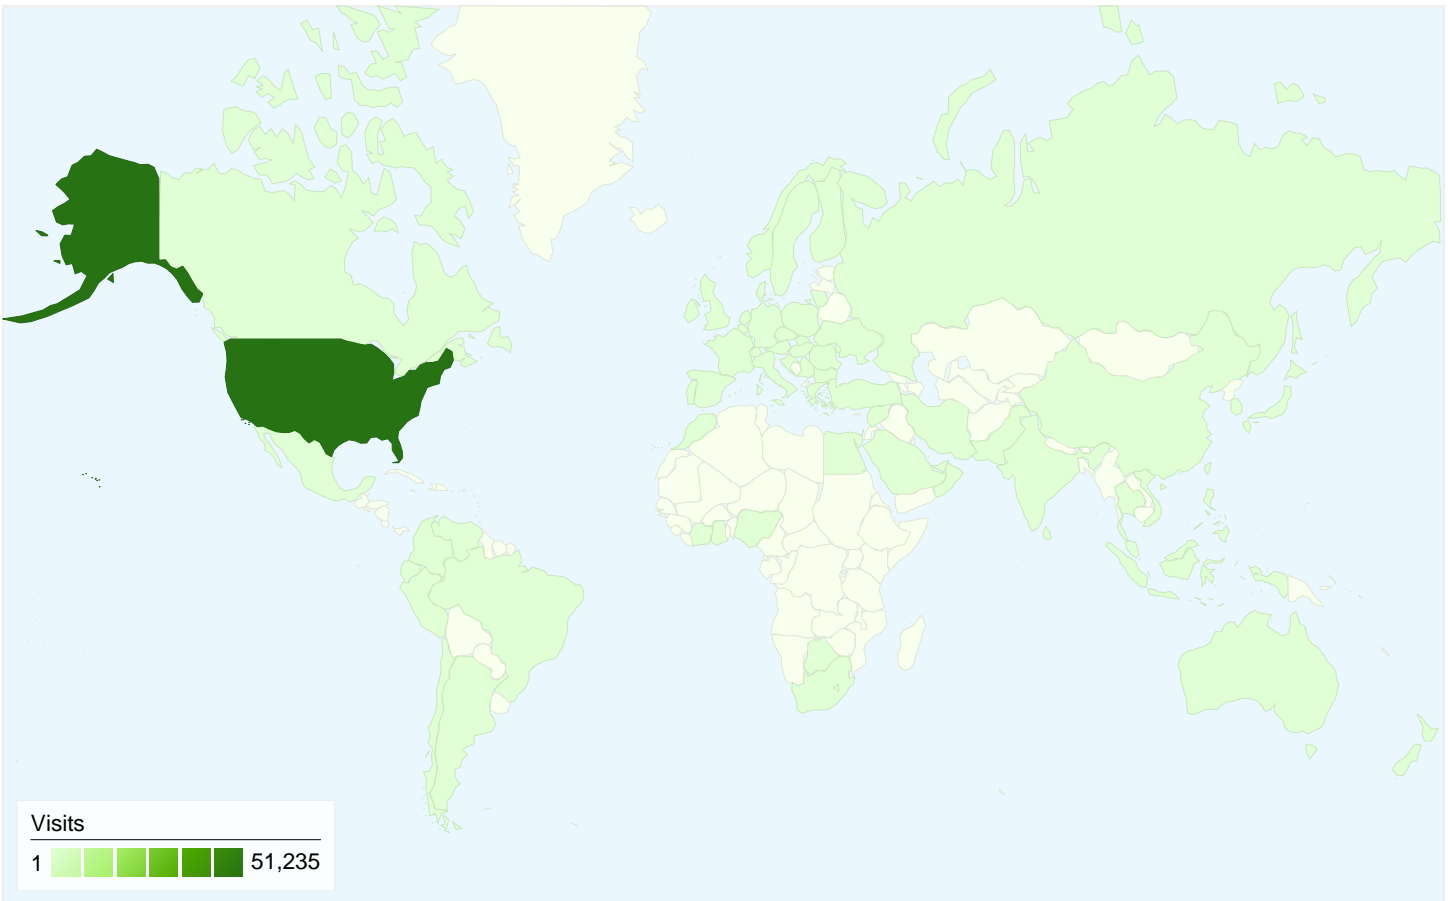

Visitors
13,725

Map Overlay world

Traffic Sources Overview

- **Search Engines**
24,944.00 (47.88%)
- **Direct Traffic**
18,518.00 (35.55%)
- **Referring Sites**
8,632.00 (16.57%)

Content Overview

Pages	Pageviews	% Pageviews
/	69,296	39.65%
/2008/05/02/live-from-the-toc/	21,890	12.53%
/2008/05/05/chris-theis-wins-	7,499	4.29%
/2008/05/10/2008-toc-video-	6,879	3.94%
/2008/05/16/topic-for-debate-	3,070	1.76%

13,725 people visited this site

-  **52,094** Visits
-  **13,725** Absolute Unique Visitors
-  **174,750** Pageviews
-  **3.35** Average Pageviews
-  **00:06:49** Time on Site
-  **33.06%** Bounce Rate
-  **22.33%** New Visits

All traffic sources sent a total of 52,094 visits

-  35.55% Direct Traffic
-  16.57% Referring Sites
-  47.88% Search Engines

Top Traffic Sources

Sources	Visits	% visits	Keywords	Visits	% visits
google (organic)	23,753	45.60%	victory briefs daily	1,322	5.30%
(direct) ((none))	18,518	35.55%	victory briefs	562	2.25%
victorybriefs.com (referral)	4,788	9.19%	vbd	428	1.72%
google.com (referral)	796	1.53%	victorybriefsdaily	274	1.10%
victorybriefsdaily.com (referral)	740	1.42%	chris theis	260	1.04%

52,094 visits came from 78 countries/territories

Site Usage

Visits	Pages/Visit	Avg. Time on Site	% New Visits	Bounce Rate	
52,094 % of Site Total: 100.00%	3.35 Site Avg: 3.35 (0.00%)	00:06:49 Site Avg: 00:06:49 (0.00%)	22.33% Site Avg: 22.31% (0.06%)	33.06% Site Avg: 33.06% (0.00%)	
Country/Territory	Visits	Pages/Visit	Avg. Time on Site	% New Visits	Bounce Rate
United States	51,235	3.38	00:06:53	21.56%	32.55%
United Kingdom	182	1.88	00:02:13	45.05%	50.55%
France	89	2.64	00:07:56	58.43%	56.18%
Canada	87	2.32	00:01:56	77.01%	63.22%
(not set)	55	3.40	00:05:33	47.27%	34.55%
Australia	44	1.43	00:00:30	70.45%	72.73%
China	36	3.94	00:07:06	47.22%	41.67%
India	33	1.39	00:00:40	93.94%	84.85%
Germany	29	1.28	00:01:09	75.86%	82.76%
Norway	23	2.04	00:07:13	30.43%	52.17%