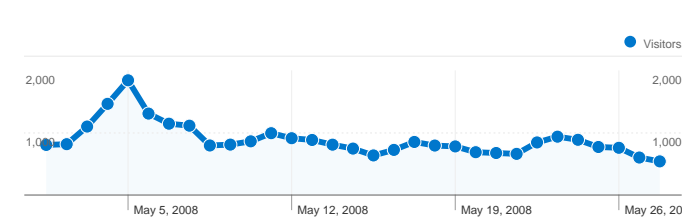

Site Usage

52,094 Visits

33.06% Bounce Rate

174,750 Pageviews

00:06:49 Avg. Time on Site

3.35 Pages/Visit

22.31% % New Visits

Visitors Overview

13,725 people visited this site

-  **52,094** Visits
-  **13,725** Absolute Unique Visitors
-  **174,750** Pageviews
-  **3.35** Average Pageviews
-  **00:06:49** Time on Site
-  **33.06%** Bounce Rate
-  **22.33%** New Visits

52,094 visits came from 78 countries/territories

Site Usage

Visits	Pages/Visit	Avg. Time on Site	% New Visits	Bounce Rate	
52,094 % of Site Total: 100.00%	3.35 Site Avg: 3.35 (0.00%)	00:06:49 Site Avg: 00:06:49 (0.00%)	22.33% Site Avg: 22.31% (0.06%)	33.06% Site Avg: 33.06% (0.00%)	
Country/Territory	Visits	Pages/Visit	Avg. Time on Site	% New Visits	Bounce Rate
United States	51,235	3.38	00:06:53	21.56%	32.55%
United Kingdom	182	1.88	00:02:13	45.05%	50.55%
France	89	2.64	00:07:56	58.43%	56.18%
Canada	87	2.32	00:01:56	77.01%	63.22%
(not set)	55	3.40	00:05:33	47.27%	34.55%
Australia	44	1.43	00:00:30	70.45%	72.73%
China	36	3.94	00:07:06	47.22%	41.67%
India	33	1.39	00:00:40	93.94%	84.85%
Germany	29	1.28	00:01:09	75.86%	82.76%
Norway	23	2.04	00:07:13	30.43%	52.17%

Pages on this site were viewed a total of 174,750 times

174,750 Pageviews

117,203 Unique Views

33.06% Bounce Rate

Top Content

Pages	Pageviews	% Pageviews
/	69,296	39.65%
/2008/05/02/live-from-the-toc/	21,890	12.53%
/2008/05/05/chris-theis-wins-the-toc/	7,499	4.29%
/2008/05/10/2008-toc-video-elkins-ac-vs-apple-valley-ct/	6,879	3.94%
/2008/05/16/topic-for-debate-prep-outs-and-case-disclosure/	3,070	1.76%