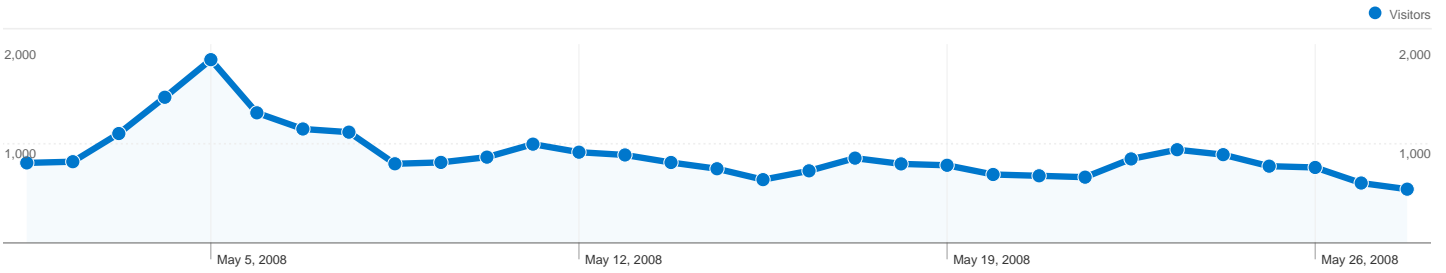

Site Usage

52,094 Visits

33.06% Bounce Rate

174,750 Pageviews

00:06:49 Avg. Time on Site

3.35 Pages/Visit

22.31% % New Visits

Visitors Overview

13,725 people visited this site

-  **52,094** Visits
-  **13,725** Absolute Unique Visitors
-  **174,750** Pageviews
-  **3.35** Average Pageviews
-  **00:06:49** Time on Site
-  **33.06%** Bounce Rate
-  **22.33%** New Visits

52,094 visits came from 78 countries/territories

Site Usage

Visits	Pages/Visit	Avg. Time on Site	% New Visits	Bounce Rate	
52,094 % of Site Total: 100.00%	3.35 Site Avg: 3.35 (0.00%)	00:06:49 Site Avg: 00:06:49 (0.00%)	22.33% Site Avg: 22.31% (0.06%)	33.06% Site Avg: 33.06% (0.00%)	
Country/Territory	Visits	Pages/Visit	Avg. Time on Site	% New Visits	Bounce Rate
United States	51,235	3.38	00:06:53	21.56%	32.55%
United Kingdom	182	1.88	00:02:13	45.05%	50.55%
France	89	2.64	00:07:56	58.43%	56.18%
Canada	87	2.32	00:01:56	77.01%	63.22%
(not set)	55	3.40	00:05:33	47.27%	34.55%
Australia	44	1.43	00:00:30	70.45%	72.73%
China	36	3.94	00:07:06	47.22%	41.67%
India	33	1.39	00:00:40	93.94%	84.85%
Germany	29	1.28	00:01:09	75.86%	82.76%
Norway	23	2.04	00:07:13	30.43%	52.17%