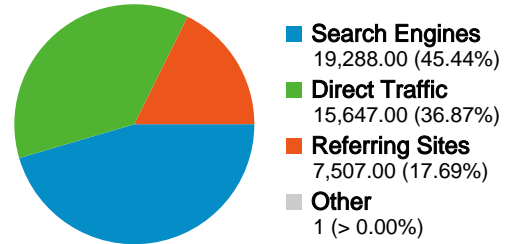

12,343 people visited this site

42,443 Visits

12,343 Absolute Unique Visitors

147,276 Pageviews

3.47 Average Pageviews

00:05:22 Time on Site

35.51% Bounce Rate

24.70% New Visits

All traffic sources sent a total of 42,443 visits

-  36.87% Direct Traffic
-  17.69% Referring Sites
-  45.44% Search Engines

Top Traffic Sources

| Sources | Visits | % visits |
|-----------------------------------|--------|----------|
| google (organic) | 18,477 | 43.53% |
| (direct) ((none)) | 15,647 | 36.87% |
| victorybriefs.com (referral) | 3,428 | 8.08% |
| google.com (referral) | 758 | 1.79% |
| victorybriefsdaily.com (referral) | 653 | 1.54% |

42,443 visits came from 75 countries/territories

Site Usage

| Visits | Pages/Visit | Avg. Time on Site | % New Visits | Bounce Rate | |
|--|--|--|--|--|-------------|
| 42,443 % of Site Total: 100.00% | 3.47 Site Avg: 3.47 (0.00%) | 00:05:22 Site Avg: 00:05:22 (0.00%) | 24.70% Site Avg: 24.69% (0.04%) | 35.51% Site Avg: 35.51% (0.00%) | |
| Country/Territory | Visits | Pages/Visit | Avg. Time on Site | % New Visits | Bounce Rate |
| United States | 41,682 | 3.50 | 00:05:27 | 23.75% | 34.93% |
| United Kingdom | 122 | 1.87 | 00:01:07 | 72.13% | 69.67% |
| Canada | 80 | 2.55 | 00:03:21 | 80.00% | 57.50% |
| France | 71 | 2.46 | 00:01:31 | 64.79% | 56.34% |
| (not set) | 64 | 3.16 | 00:05:05 | 34.38% | 29.69% |
| Australia | 49 | 1.39 | 00:00:30 | 87.76% | 79.59% |
| Germany | 31 | 1.87 | 00:01:13 | 80.65% | 58.06% |
| India | 28 | 1.32 | 00:00:24 | 96.43% | 82.14% |
| Spain | 22 | 1.14 | 00:00:58 | 77.27% | 90.91% |
| Ireland | 15 | 1.07 | 00:00:02 | 100.00% | 93.33% |