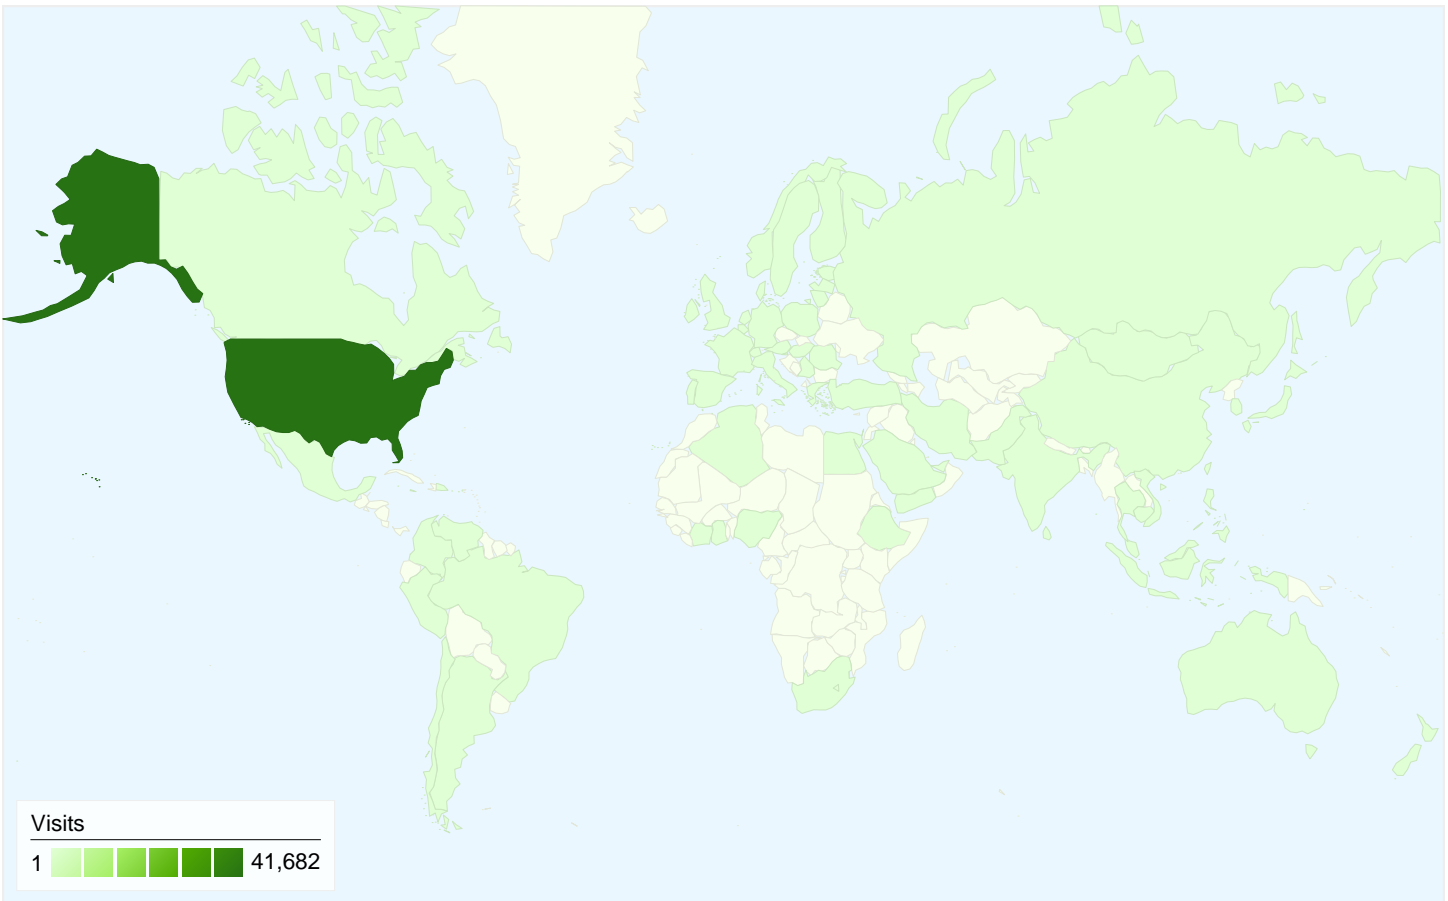

Visitors
12,343

Map Overlay world

Traffic Sources Overview

- **Search Engines**
19,288.00 (45.44%)
- **Direct Traffic**
15,647.00 (36.87%)
- **Referring Sites**
7,507.00 (17.69%)
- **Other**
1 (> 0.00%)

Content Overview

12,343 people visited this site

42,443 Visits

12,343 Absolute Unique Visitors

147,276 Pageviews

3.47 Average Pageviews

00:05:22 Time on Site

35.51% Bounce Rate

24.70% New Visits

All traffic sources sent a total of 42,443 visits

-  36.87% Direct Traffic
-  17.69% Referring Sites
-  45.44% Search Engines

Top Traffic Sources

| Sources | Visits | % visits |
|-----------------------------------|--------|----------|
| google (organic) | 18,477 | 43.53% |
| (direct) ((none)) | 15,647 | 36.87% |
| victorybriefs.com (referral) | 3,428 | 8.08% |
| google.com (referral) | 758 | 1.79% |
| victorybriefsdaily.com (referral) | 653 | 1.54% |

42,443 visits came from 75 countries/territories

Site Usage

| Visits | Pages/Visit | Avg. Time on Site | % New Visits | Bounce Rate | |
|--|--|--|--|--|-------------|
| 42,443 % of Site Total: 100.00% | 3.47 Site Avg: 3.47 (0.00%) | 00:05:22 Site Avg: 00:05:22 (0.00%) | 24.70% Site Avg: 24.69% (0.04%) | 35.51% Site Avg: 35.51% (0.00%) | |
| Country/Territory | Visits | Pages/Visit | Avg. Time on Site | % New Visits | Bounce Rate |
| United States | 41,682 | 3.50 | 00:05:27 | 23.75% | 34.93% |
| United Kingdom | 122 | 1.87 | 00:01:07 | 72.13% | 69.67% |
| Canada | 80 | 2.55 | 00:03:21 | 80.00% | 57.50% |
| France | 71 | 2.46 | 00:01:31 | 64.79% | 56.34% |
| (not set) | 64 | 3.16 | 00:05:05 | 34.38% | 29.69% |
| Australia | 49 | 1.39 | 00:00:30 | 87.76% | 79.59% |
| Germany | 31 | 1.87 | 00:01:13 | 80.65% | 58.06% |
| India | 28 | 1.32 | 00:00:24 | 96.43% | 82.14% |
| Spain | 22 | 1.14 | 00:00:58 | 77.27% | 90.91% |
| Ireland | 15 | 1.07 | 00:00:02 | 100.00% | 93.33% |