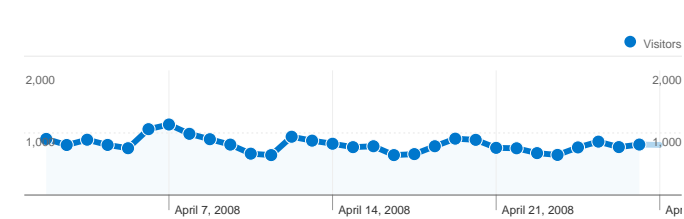

Site Usage

42,443 Visits

35.51% Bounce Rate

147,276 Pageviews

00:05:22 Avg. Time on Site

3.47 Pages/Visit

24.69% % New Visits

Visitors Overview

12,343 people visited this site

42,443 Visits

12,343 Absolute Unique Visitors

147,276 Pageviews

3.47 Average Pageviews

00:05:22 Time on Site

35.51% Bounce Rate

24.70% New Visits

42,443 visits came from 75 countries/territories

Site Usage

| Visits | Pages/Visit | Avg. Time on Site | % New Visits | Bounce Rate | |
|--|--|--|--|--|-------------|
| 42,443 % of Site Total: 100.00% | 3.47 Site Avg: 3.47 (0.00%) | 00:05:22 Site Avg: 00:05:22 (0.00%) | 24.70% Site Avg: 24.69% (0.04%) | 35.51% Site Avg: 35.51% (0.00%) | |
| Country/Territory | Visits | Pages/Visit | Avg. Time on Site | % New Visits | Bounce Rate |
| United States | 41,682 | 3.50 | 00:05:27 | 23.75% | 34.93% |
| United Kingdom | 122 | 1.87 | 00:01:07 | 72.13% | 69.67% |
| Canada | 80 | 2.55 | 00:03:21 | 80.00% | 57.50% |
| France | 71 | 2.46 | 00:01:31 | 64.79% | 56.34% |
| (not set) | 64 | 3.16 | 00:05:05 | 34.38% | 29.69% |
| Australia | 49 | 1.39 | 00:00:30 | 87.76% | 79.59% |
| Germany | 31 | 1.87 | 00:01:13 | 80.65% | 58.06% |
| India | 28 | 1.32 | 00:00:24 | 96.43% | 82.14% |
| Spain | 22 | 1.14 | 00:00:58 | 77.27% | 90.91% |
| Ireland | 15 | 1.07 | 00:00:02 | 100.00% | 93.33% |

Pages on this site were viewed a total of 147,276 times

147,276 Pageviews

104,481 Unique Views

35.51% Bounce Rate

Top Content

| Pages | Pageviews | % Pageviews |
|---|-----------|-------------|
| / | 57,759 | 39.22% |
| /2008/03/03/the-at-large-process-begins/ | 5,223 | 3.55% |
| /2008/04/09/topic-for-debate-pre-standards-arguments/ | 3,175 | 2.16% |
| /2008/04/18/field-report-toc/ | 2,404 | 1.63% |
| /photo-gallery/ | 2,346 | 1.59% |