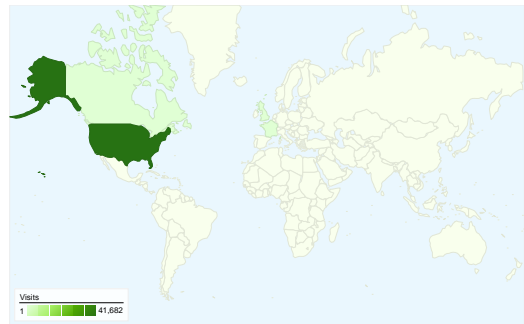

Site Usage

42,443 Visits

35.51% Bounce Rate

147,276 Pageviews

00:05:22 Avg. Time on Site

3.47 Pages/Visit

24.69% % New Visits

Visitors Overview

Visitors
12,343

Map Overlay world

Traffic Sources Overview

- **Search Engines**
19,288.00 (45.44%)
- **Direct Traffic**
15,647.00 (36.87%)
- **Referring Sites**
7,507.00 (17.69%)
- **Other**
1 (> 0.00%)

Content Overview

All traffic sources sent a total of 42,443 visits

-  36.87% Direct Traffic
-  17.69% Referring Sites
-  45.44% Search Engines

Top Traffic Sources

| Sources | Visits | % visits |
|-----------------------------------|--------|----------|
| google (organic) | 18,477 | 43.53% |
| (direct) ((none)) | 15,647 | 36.87% |
| victorybriefs.com (referral) | 3,428 | 8.08% |
| google.com (referral) | 758 | 1.79% |
| victorybriefsdaily.com (referral) | 653 | 1.54% |

42,443 visits came from 75 countries/territories

Site Usage

| Visits | Pages/Visit | Avg. Time on Site | % New Visits | Bounce Rate | |
|--|--|--|--|--|-------------|
| 42,443 % of Site Total: 100.00% | 3.47 Site Avg: 3.47 (0.00%) | 00:05:22 Site Avg: 00:05:22 (0.00%) | 24.70% Site Avg: 24.69% (0.04%) | 35.51% Site Avg: 35.51% (0.00%) | |
| Country/Territory | Visits | Pages/Visit | Avg. Time on Site | % New Visits | Bounce Rate |
| United States | 41,682 | 3.50 | 00:05:27 | 23.75% | 34.93% |
| United Kingdom | 122 | 1.87 | 00:01:07 | 72.13% | 69.67% |
| Canada | 80 | 2.55 | 00:03:21 | 80.00% | 57.50% |
| France | 71 | 2.46 | 00:01:31 | 64.79% | 56.34% |
| (not set) | 64 | 3.16 | 00:05:05 | 34.38% | 29.69% |
| Australia | 49 | 1.39 | 00:00:30 | 87.76% | 79.59% |
| Germany | 31 | 1.87 | 00:01:13 | 80.65% | 58.06% |
| India | 28 | 1.32 | 00:00:24 | 96.43% | 82.14% |
| Spain | 22 | 1.14 | 00:00:58 | 77.27% | 90.91% |
| Ireland | 15 | 1.07 | 00:00:02 | 100.00% | 93.33% |