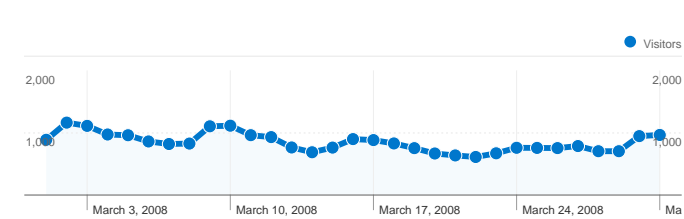

Site Usage

45,675 Visits

33.89% Bounce Rate

168,605 Pageviews

00:05:19 Avg. Time on Site

3.69 Pages/Visit

25.38% % New Visits

Visitors Overview

Visitors
13,120

Map Overlay world

Traffic Sources Overview

- **Direct Traffic**
19,548.00 (42.80%)
- **Search Engines**
18,373.00 (40.23%)
- **Referring Sites**
7,754.00 (16.98%)

Content Overview

Pages	Pageviews	% Pageviews
/	63,570	37.70%
/2008/02/29/live-from-harker/	3,951	2.34%
/photo-gallery/	3,702	2.20%
/2008/03/03/the-at-large-	3,372	2.00%
/rankings/	2,871	1.70%

13,120 people visited this site

45,675 Visits

13,120 Absolute Unique Visitors

168,605 Pageviews

3.69 Average Pageviews

00:05:19 Time on Site

33.89% Bounce Rate

25.39% New Visits

Pages on this site were viewed a total of 168,605 times

168,605 Pageviews

119,885 Unique Views

33.89% Bounce Rate

Top Content

Pages	Pageviews	% Pageviews
/	63,570	37.70%
/2008/02/29/live-from-harker/	3,951	2.34%
/photo-gallery/	3,702	2.20%
/2008/03/03/the-at-large-process-begins/	3,372	2.00%
/rankings/	2,871	1.70%