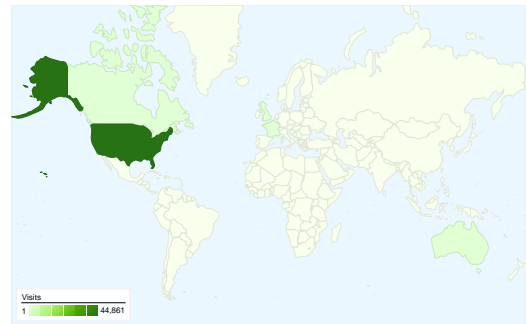

Visitors
13,120

Map Overlay world

Traffic Sources Overview

- **Direct Traffic**
19,548.00 (42.80%)
- **Search Engines**
18,373.00 (40.23%)
- **Referring Sites**
7,754.00 (16.98%)

Content Overview

Pages	Pageviews	% Pageviews
/	63,570	37.70%
/2008/02/29/live-from-harker/	3,951	2.34%
/photo-gallery/	3,702	2.20%
/2008/03/03/the-at-large-	3,372	2.00%
/rankings/	2,871	1.70%

13,120 people visited this site

45,675 Visits

13,120 Absolute Unique Visitors

168,605 Pageviews

3.69 Average Pageviews

00:05:19 Time on Site

33.89% Bounce Rate

25.39% New Visits

All traffic sources sent a total of 45,675 visits

-  42.80% Direct Traffic
-  16.98% Referring Sites
-  40.23% Search Engines

- Direct Traffic
19,548.00 (42.80%)
- Search Engines
18,373.00 (40.23%)
- Referring Sites
7,754.00 (16.98%)

Pages on this site were viewed a total of 168,605 times

168,605 Pageviews

119,885 Unique Views

33.89% Bounce Rate

Top Content

Pages	Pageviews	% Pageviews
/	63,570	37.70%
/2008/02/29/live-from-harker/	3,951	2.34%
/photo-gallery/	3,702	2.20%
/2008/03/03/the-at-large-process-begins/	3,372	2.00%
/rankings/	2,871	1.70%