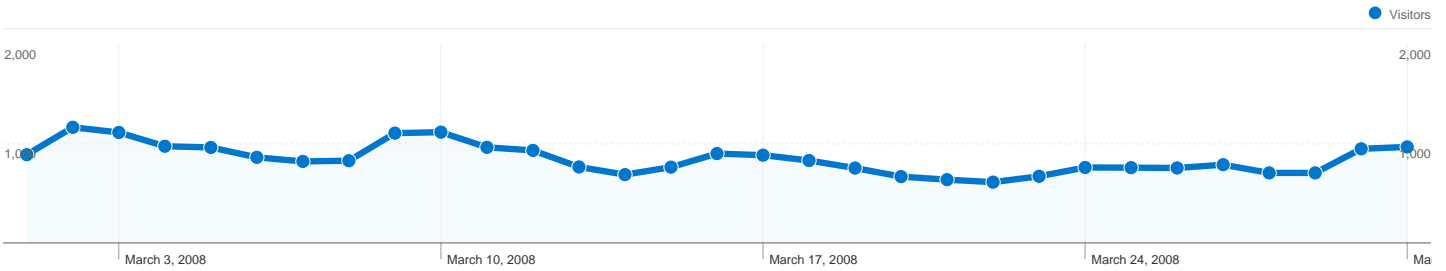

Site Usage

45,675 Visits

33.89% Bounce Rate

168,605 Pageviews

00:05:19 Avg. Time on Site

3.69 Pages/Visit

25.38% % New Visits

Visitors Overview

Visitors
13,120

Map Overlay world

Traffic Sources Overview

- **Direct Traffic**
19,548.00 (42.80%)
- **Search Engines**
18,373.00 (40.23%)
- **Referring Sites**
7,754.00 (16.98%)

Content Overview

Pages	Pageviews	% Pageviews
/	63,570	37.70%
/2008/02/29/live-from-harker/	3,951	2.34%
/photo-gallery/	3,702	2.20%
/2008/03/03/the-at-large-	3,372	2.00%
/rankings/	2,871	1.70%

13,120 people visited this site

45,675 Visits

13,120 Absolute Unique Visitors

168,605 Pageviews

3.69 Average Pageviews

00:05:19 Time on Site

33.89% Bounce Rate

25.39% New Visits

Pages on this site were viewed a total of 168,605 times

168,605 Pageviews

119,885 Unique Views

33.89% Bounce Rate

Top Content

Pages	Pageviews	% Pageviews
/	63,570	37.70%
/2008/02/29/live-from-harker/	3,951	2.34%
/photo-gallery/	3,702	2.20%
/2008/03/03/the-at-large-process-begins/	3,372	2.00%
/rankings/	2,871	1.70%