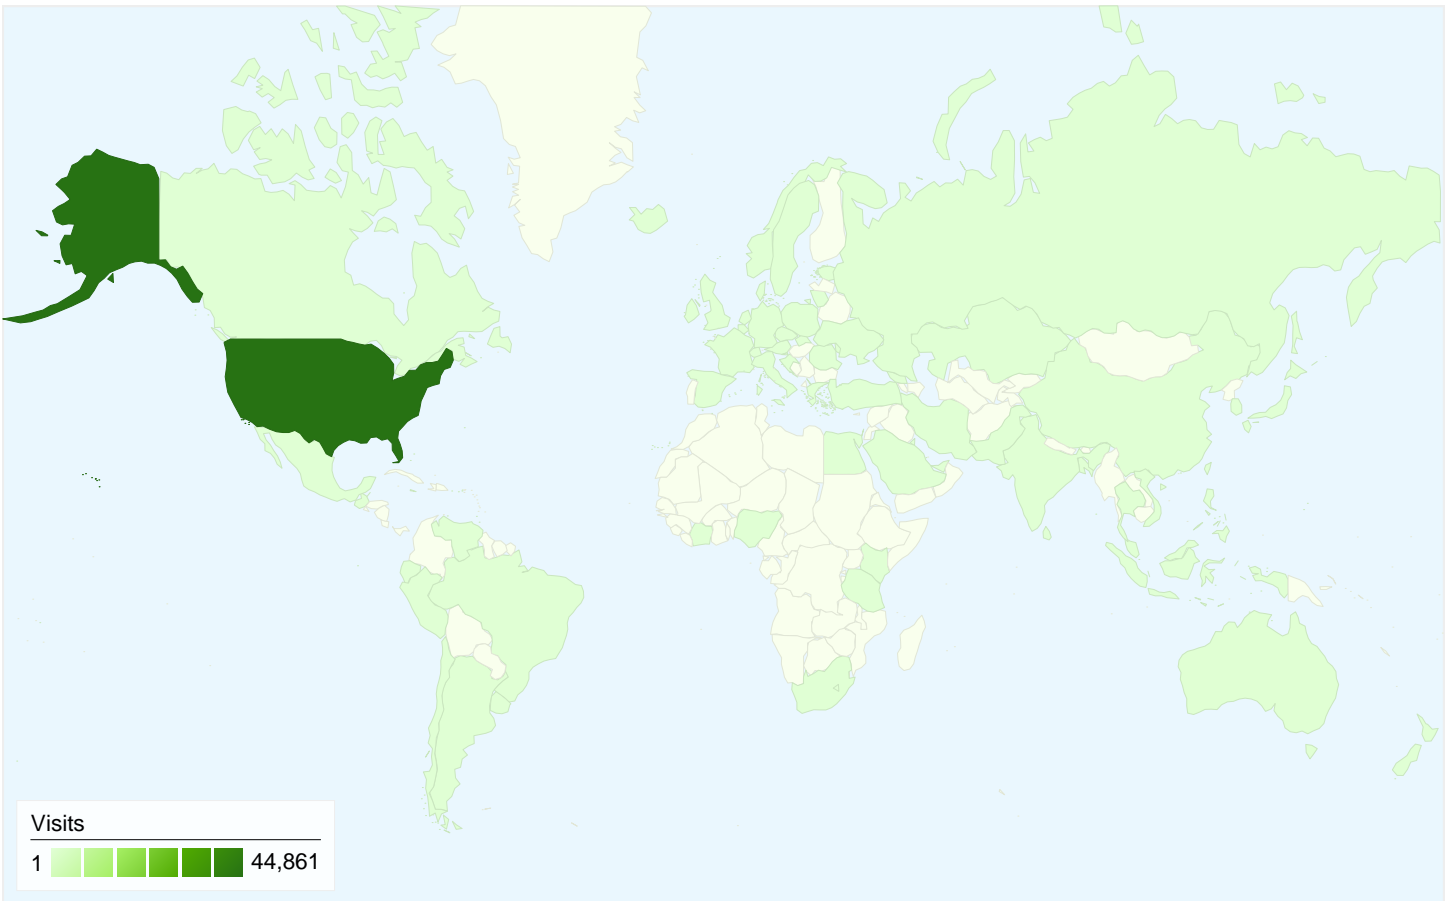

45,675 visits came from 85 countries/territories

Site Usage

Visits	Pages/Visit	Avg. Time on Site	% New Visits	Bounce Rate	
45,675 % of Site Total: 100.00%	3.69 Site Avg: 3.69 (0.00%)	00:05:19 Site Avg: 00:05:19 (0.00%)	25.39% Site Avg: 25.38% (0.04%)	33.89% Site Avg: 33.89% (0.00%)	
Country/Territory	Visits	Pages/Visit	Avg. Time on Site	% New Visits	Bounce Rate
United States	44,861	3.72	00:05:23	24.42%	33.21%
Australia	159	1.26	00:00:49	96.86%	86.79%
United Kingdom	126	2.13	00:02:23	61.11%	63.49%
France	82	2.28	00:02:40	47.56%	63.41%
Canada	79	2.10	00:01:14	97.47%	62.03%
Germany	29	1.41	00:00:12	100.00%	86.21%
Puerto Rico	24	3.33	00:05:47	0.00%	20.83%
India	20	1.20	00:00:08	90.00%	85.00%
Spain	17	1.88	00:01:18	52.94%	64.71%
Japan	16	1.69	00:01:06	81.25%	81.25%