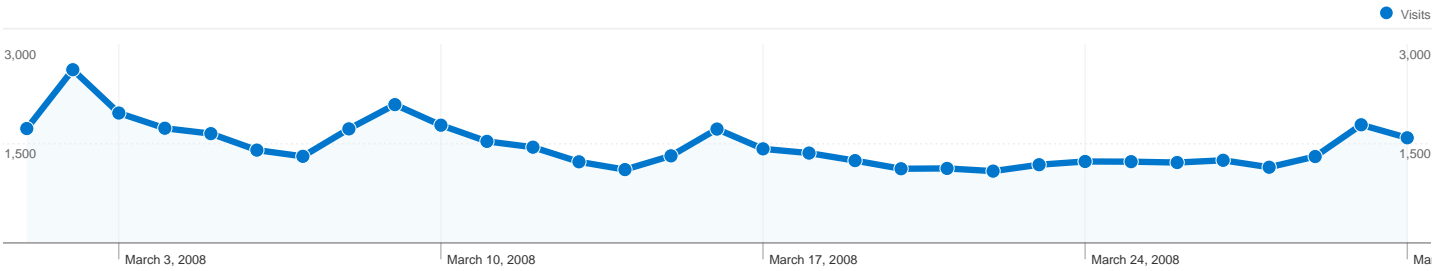

Site Usage

45,675 Visits

33.89% Bounce Rate

168,605 Pageviews

00:05:19 Avg. Time on Site

3.69 Pages/Visit

25.38% % New Visits

Visitors Overview

13,120 people visited this site

45,675 Visits

13,120 Absolute Unique Visitors

168,605 Pageviews

3.69 Average Pageviews

00:05:19 Time on Site

33.89% Bounce Rate

25.39% New Visits

All traffic sources sent a total of 45,675 visits

-  42.80% Direct Traffic
-  16.98% Referring Sites
-  40.23% Search Engines

- Direct Traffic
19,548.00 (42.80%)
- Search Engines
18,373.00 (40.23%)
- Referring Sites
7,754.00 (16.98%)

Pages on this site were viewed a total of 168,605 times

168,605 Pageviews

119,885 Unique Views

33.89% Bounce Rate

Top Content

Pages	Pageviews	% Pageviews
/	63,570	37.70%
/2008/02/29/live-from-harker/	3,951	2.34%
/photo-gallery/	3,702	2.20%
/2008/03/03/the-at-large-process-begins/	3,372	2.00%
/rankings/	2,871	1.70%